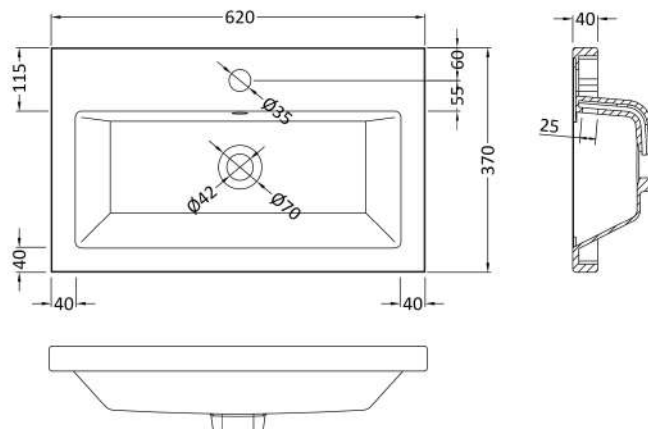

Packaging Dimensions

Height (mm):	835
Width (mm):	620
Depth (mm):	355
Gross Weight (kg):	19.5

Packaging Data

Box Colour:	Brown Cardboard Box
Box Qty:	1
Label Size:	100 x 50
Label Colour:	White Label
Label Qty:	2

Outer Box Dimensions (If Applicable)

Height (mm):	
Width (mm):	
Depth (mm):	
Gross Weight (kg):	
Barcode:	5056678449813

Product Details

Country of Origin:	United Kingdom
Fitting Instruction:	No
CE & UKCA:	N/A
FSC Certified Materials:	Yes
Colour:	Bleached Cuneo Oak
Construction Method:	Cam & Wood Dowel
Construction Type:	Rigid
Cabinet Finish:	MFC Textured Woodgrain
Fascia Finish:	MFC Textured Woodgrain
Cabinet Thickness (mm):	18
Fascia Thickness (mm):	18
Drawer Included:	No
Drawer Type:	Not Applicable
No of Shelves:	1
Hinge Type:	95 Degree Clip-On Soft Close
Hinge Included:	Yes, Supplied
Adjustable Legs:	No, Not Required
Fixings Included:	Yes
Handle Style:	Contemporary
Waste Shroud:	No
Handle Included:	Yes, Supplied
Handle Type:	D-Shape

Sales Code: CBM313

Description: Ceramic Rear Tap Basin 605X360

Product Dimensions

Height (mm):	150
Width (mm):	610
Depth (mm):	370
Nett Weight (kg):	10

Packaging Dimensions

Height (mm):	655
Width (mm):	420
Depth (mm):	200
Gross Weight (kg):	10

Packaging Data

Box Colour:	Brown Cardboard Box - Printed
Box Qty:	1
Label Size:	100 x 50
Label Colour:	White Label
Label Qty:	2

Outer Box Dimensions (If Applicable)

Height (mm):	
Width (mm):	
Depth (mm):	
Gross Weight (kg):	
Barcode:	5056211875833