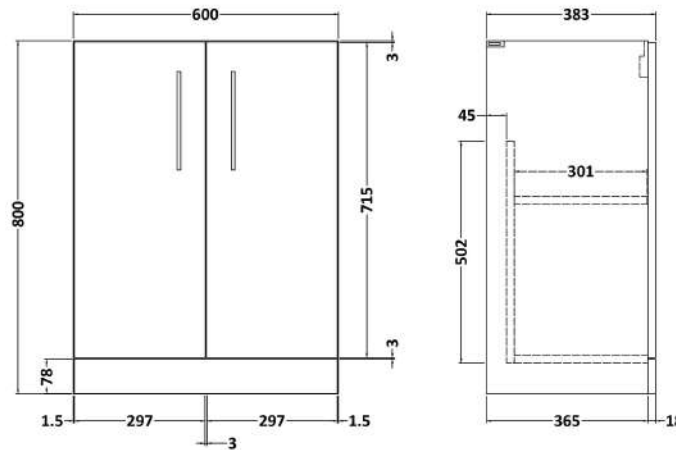

Sales Code: PAL033E

Description: 600 Fs 2-Door Vanity & Ceramic Basin

Packaging Details

Barcode: 5056678450895

Sales Code: NVF3003C

Description: 600 Fs 2-Door Unit (335 Deep)

Product Dimensions

Height (mm):	800
Width (mm):	600
Depth (mm):	353
Nett Weight (kg):	19

Packaging Dimensions

Height (mm):	835
Width (mm):	620
Depth (mm):	355
Gross Weight (kg):	19.5

Packaging Data

Box Colour:	Brown Cardboard Box
Box Qty:	1
Label Size:	100 x 50
Label Colour:	White Label
Label Qty:	2

Outer Box Dimensions (If Applicable)

Height (mm):	
Width (mm):	
Depth (mm):	
Gross Weight (kg):	
Barcode:	5056678449813

Product Details

Country of Origin:	United Kingdom
Fitting Instruction:	No
CE & UKCA:	N/A
FSC Certified Materials:	Yes
Colour:	Bleached Cuneo Oak
Construction Method:	Cam & Wood Dowel
Construction Type:	Rigid
Cabinet Finish:	MFC Textured Woodgrain
Fascia Finish:	MFC Textured Woodgrain
Cabinet Thickness (mm):	18
Fascia Thickness (mm):	18
Drawer Included:	No
Drawer Type:	Not Applicable
No of Shelves:	1
Hinge Type:	95 Degree Clip-On Soft Close
Hinge Included:	Yes, Supplied
Adjustable Legs:	No, Not Required
Fixings Included:	Yes
Handle Style:	Contemporary
Waste Shroud:	No
Handle Included:	Yes, Supplied
Handle Type:	D-Shape

Sales Code: CBM313

Description: Ceramic Rear Tap Basin 605X360

Product Dimensions

Height (mm):	150
Width (mm):	610
Depth (mm):	370
Nett Weight (kg):	10

Packaging Dimensions

Height (mm):	655
Width (mm):	420
Depth (mm):	200
Gross Weight (kg):	10