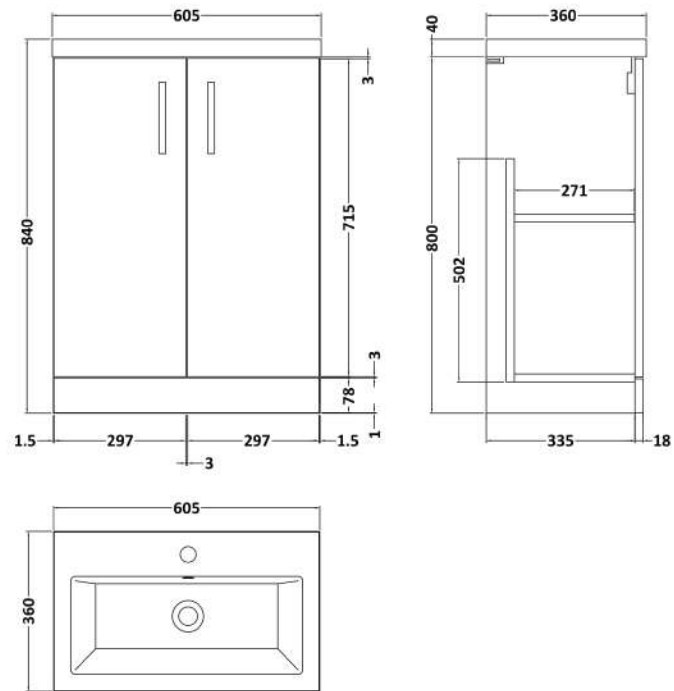

Sales Code: PAL033E

Description: 600 Fs 2-Door Vanity & Ceramic Basin

Packaging Details

Barcode: 5056678450895

Sales Code: NVF3003C

Description: 600 Fs 2-Door Unit (335 Deep)

Product Dimensions

Height (mm):	800
Width (mm):	600
Depth (mm):	353
Nett Weight (kg):	19

Packaging Dimensions

Height (mm):	835
Width (mm):	620
Depth (mm):	355
Gross Weight (kg):	19.5

Packaging Data

Box Colour:	Brown Cardboard Box
Box Qty:	1
Label Size:	100 x 50
Label Colour:	White Label
Label Qty:	2

Outer Box Dimensions (If Applicable)

Height (mm):	
Width (mm):	
Depth (mm):	
Gross Weight (kg):	
Barcode:	5056678449813

Product Details

Country of Origin:	United Kingdom
Fitting Instruction:	No
CE & UKCA:	N/A
FSC Certified Materials:	Yes
Colour:	Bleached Cuneo Oak
Construction Method:	Cam & Wood Dowel
Construction Type:	Rigid
Cabinet Finish:	MFC Textured Woodgrain
Fascia Finish:	MFC Textured Woodgrain
Cabinet Thickness (mm):	18
Fascia Thickness (mm):	18
Drawer Included:	No
Drawer Type:	Not Applicable
No of Shelves:	1
Hinge Type:	95 Degree Clip-On Soft Close
Hinge Included:	Yes, Supplied
Adjustable Legs:	No, Not Required
Fixings Included:	Yes
Handle Style:	Contemporary
Waste Shroud:	No
Handle Included:	Yes, Supplied
Handle Type:	D-Shape

Sales Code: CBM313

Description: Ceramic Rear Tap Basin 605X360

Product Dimensions

Height (mm):	150
Width (mm):	610
Depth (mm):	370
Nett Weight (kg):	10

Packaging Dimensions

Height (mm):	655
Width (mm):	420
Depth (mm):	200
Gross Weight (kg):	10