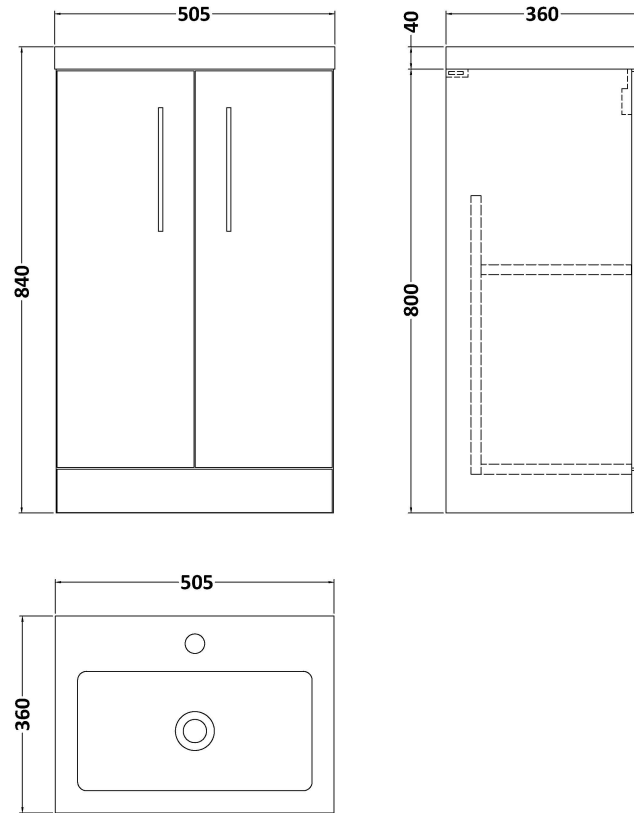

Sales Code: PAL116

Description: 500 Fs 2-Door Vanity & Polymarble Basin

Packaging Details

Barcode: 5056462679365

Sales Code: NVF1301

Description: 500 Fs 2-Door Unit (335 Deep)

Product Dimensions

Height (mm):	800
Width (mm):	500
Depth (mm):	353
Nett Weight (kg):	17.5

Packaging Dimensions

Height (mm):	835
Width (mm):	520
Depth (mm):	375
Gross Weight (kg):	18

Packaging Data

Box Colour:	Brown Cardboard Box - Printed
Box Qty:	0
Label Size:	0 x 0
Label Colour:	Not Applicable
Label Qty:	0

Sales Code: PMB312

Description: 500 Rear Tap Basin 1Th

Product Dimensions

Height (mm):	355
Width (mm):	503
Depth (mm):	135
Nett Weight (kg):	8.1

Packaging Dimensions

Height (mm):	420
Width (mm):	210
Depth (mm):	550
Gross Weight (kg):	8.1

Packaging Data

Box Colour:	Brown Cardboard Box - Printed
Box Qty:	1
Label Size:	100 x 50
Label Colour:	White Label
Label Qty:	2

Outer Box Dimensions (If Applicable)

Height (mm):	
Width (mm):	
Depth (mm):	
Gross Weight (kg):	
Barcode:	5055369071975