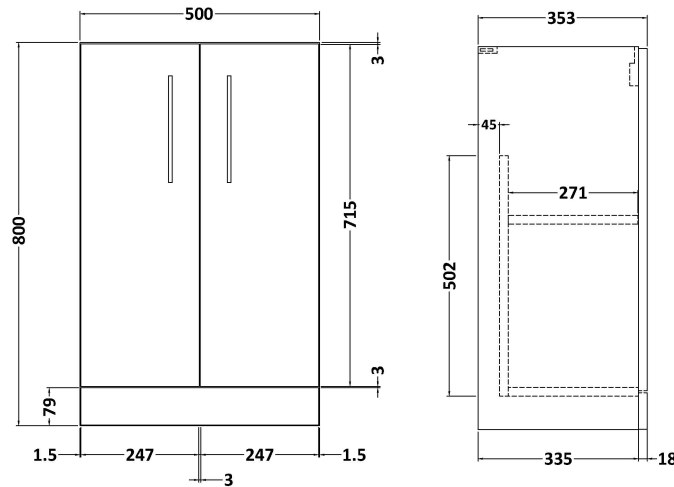

Sales Code: PAL116

Description: 500 Fs 2-Door Vanity & Polymarble Basin

Packaging Details

Barcode: 5056462679365

Sales Code: NVF1301

Description: 500 Fs 2-Door Unit (335 Deep)

Product Dimensions

Height (mm):	800
Width (mm):	500
Depth (mm):	353
Nett Weight (kg):	17.5

Packaging Dimensions

Height (mm):	835
Width (mm):	520
Depth (mm):	375
Gross Weight (kg):	18

Packaging Data

Box Colour:	Brown Cardboard Box - Printed
Box Qty:	0
Label Size:	0 x 0
Label Colour:	Not Applicable
Label Qty:	0

Sales Code: PMB312

Description: 500 Rear Tap Basin 1Th

Product Dimensions

Height (mm):	355
Width (mm):	503
Depth (mm):	135
Nett Weight (kg):	8.1

Packaging Dimensions

Height (mm):	420
Width (mm):	210
Depth (mm):	550
Gross Weight (kg):	8.1

Packaging Data

Box Colour:	Brown Cardboard Box - Printed
Box Qty:	1
Label Size:	100 x 50
Label Colour:	White Label
Label Qty:	2

Outer Box Dimensions (If Applicable)

Height (mm):	
Width (mm):	
Depth (mm):	
Gross Weight (kg):	
Barcode:	5055369071975