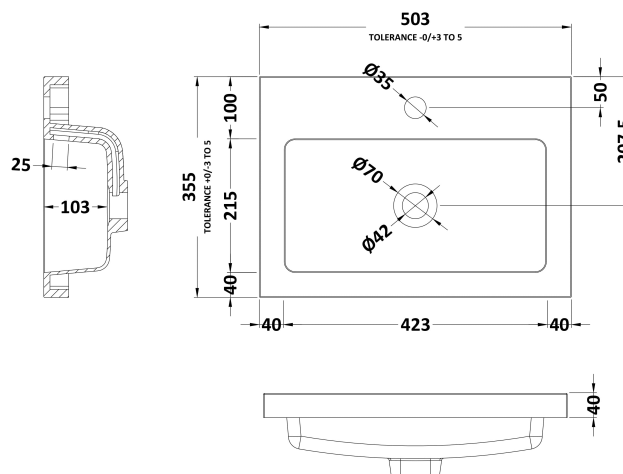

Packaging Dimensions

Height (mm):	835
Width (mm):	520
Depth (mm):	375
Gross Weight (kg):	18

Packaging Data

Box Colour:	Brown Cardboard Box - Printed
Box Qty:	0
Label Size:	0 x 0
Label Colour:	Not Applicable
Label Qty:	0

Outer Box Dimensions (If Applicable)

Height (mm):	
Width (mm):	
Depth (mm):	
Gross Weight (kg):	
Barcode:	5056462659916

Product Details

Country of Origin:	China
Fitting Instruction:	No
CE Certification:	N/A
FSC Certified Materials:	Yes
Colour:	Gloss Mid Grey
Construction Method:	Cam & Wood Dowel
Construction Type:	Rigid
Cabinet Finish:	MFC Painted Gloss
Fascia Finish:	Mdf Painted Gloss
Cabinet Thickness (mm):	16
Fascia Thickness (mm):	16
Drawer Included:	No
Drawer Type:	Not Applicable
No of Shelves:	1
Hinge Type:	95 Degree Soft Close
Hinge Included:	Yes, Supplied
Adjustable Legs:	No, Not Required
Fixings Included:	Yes
Handle Style:	Contemporary
Waste Shroud:	No
Handle Included:	Yes, Supplied
Handle Type:	D-Shape

Sales Code: PMB312

Description: 500 Rear Tap Basin 1Th

Product Dimensions

Height (mm):	355
Width (mm):	503
Depth (mm):	135
Nett Weight (kg):	8.1

Packaging Dimensions

Height (mm):	420
Width (mm):	210
Depth (mm):	550
Gross Weight (kg):	8.1

Packaging Data

Box Colour:	Brown Cardboard Box - Printed
Box Qty:	1
Label Size:	100 x 50
Label Colour:	White Label
Label Qty:	2

Outer Box Dimensions (If Applicable)

Height (mm):	
Width (mm):	
Depth (mm):	
Gross Weight (kg):	
Barcode:	5055369071975