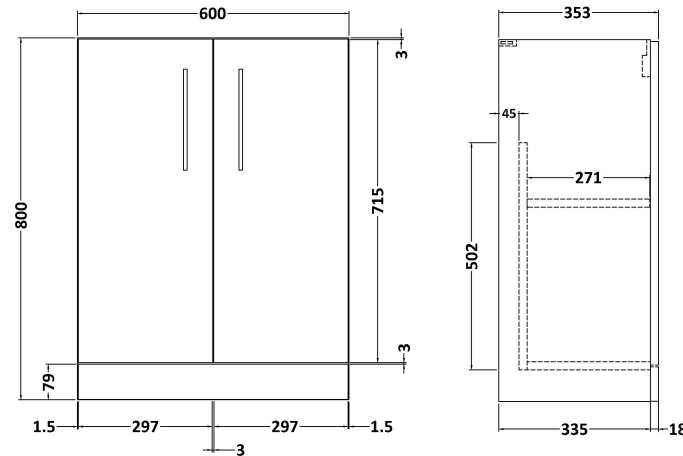

### Product Dimensions

Height (mm):	800
Width (mm):	600
Depth (mm):	353
Nett Weight (kg):	19.5

### Packaging Dimensions

Height (mm):	835
Width (mm):	620
Depth (mm):	375
Gross Weight (kg):	20

### Product Dimensions

Height (mm):	355
Width (mm):	603
Depth (mm):	135
Nett Weight (kg):	9.66

### Packaging Dimensions

Height (mm):	410
Width (mm):	200
Depth (mm):	650
Gross Weight (kg):	9.66