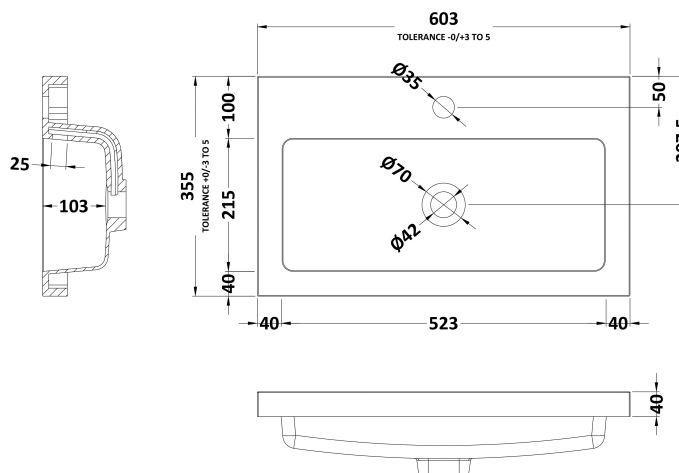

### Product Dimensions

Height (mm):	800
Width (mm):	600
Depth (mm):	353
Nett Weight (kg):	19.5

### Packaging Dimensions

Height (mm):	835
Width (mm):	620
Depth (mm):	375
Gross Weight (kg):	20

### Outer Box Dimensions (If Applicable)

Height (mm):	
Width (mm):	
Depth (mm):	
Gross Weight (kg):	
Barcode:	5056462659930

### Product Dimensions

Height (mm):	355
Width (mm):	603
Depth (mm):	135
Nett Weight (kg):	9.66