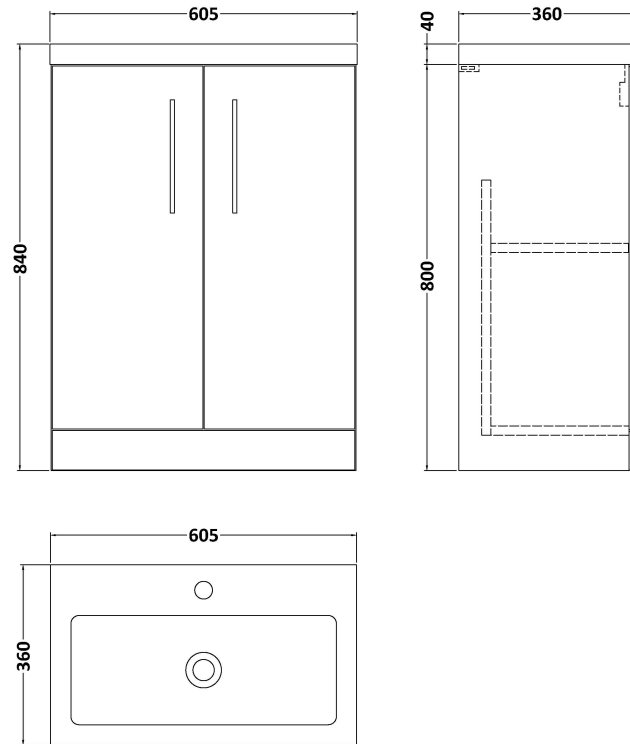

Sales Code: PAL117

Description: 600 Fs 2-Door Vanity & Polymarble Basin

Packaging Details

Barcode: 5056462679389