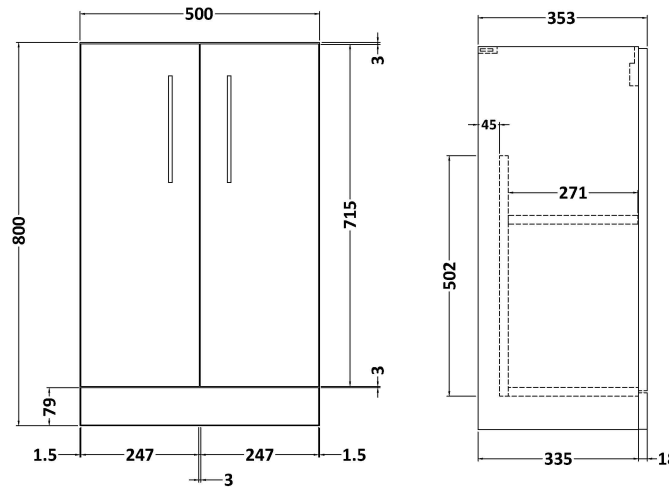

Sales Code: PAL118

Description: 500 Fs 2-Door Vanity & Polymarble Basin

Packaging Details

Barcode: 5056462679402

Sales Code: NVF801

Description: 500 Fs 2-Door Unit (335 Deep)

Product Dimensions

Height (mm):	800
Width (mm):	500
Depth (mm):	353
Nett Weight (kg):	17.5

Packaging Dimensions

Height (mm):	835
Width (mm):	520
Depth (mm):	375
Gross Weight (kg):	18

Packaging Data

Box Colour:	Brown Cardboard Box - Printed
Box Qty:	0
Label Size:	0 x 0
Label Colour:	White Label
Label Qty:	2

Sales Code: PMB312

Description: 500 Rear Tap Basin 1Th

Product Dimensions

Height (mm):	355
Width (mm):	503
Depth (mm):	135
Nett Weight (kg):	8.1

Packaging Dimensions

Height (mm):	420
Width (mm):	210
Depth (mm):	550
Gross Weight (kg):	8.1

Packaging Data

Box Colour:	Brown Cardboard Box - Printed
Box Qty:	1
Label Size:	100 x 50
Label Colour:	White Label
Label Qty:	2

Outer Box Dimensions (If Applicable)

Height (mm):	
Width (mm):	
Depth (mm):	
Gross Weight (kg):	
Barcode:	5055369071975