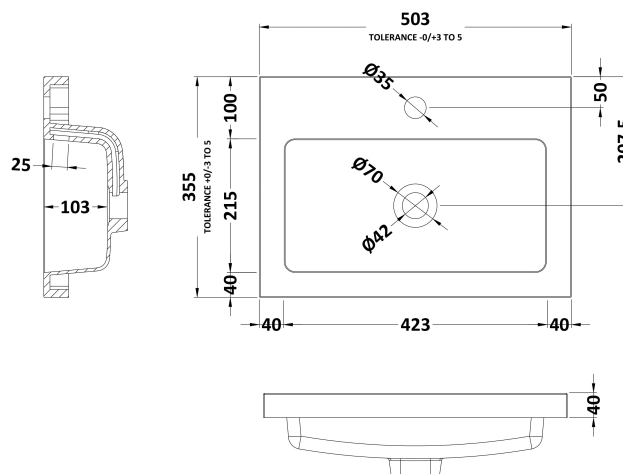

Packaging Dimensions

Height (mm):	835
Width (mm):	520
Depth (mm):	375
Gross Weight (kg):	18

Packaging Data

Box Colour:	Brown Cardboard Box - Printed
Box Qty:	0
Label Size:	0 x 0
Label Colour:	White Label
Label Qty:	2

Outer Box Dimensions (If Applicable)

Height (mm):	
Width (mm):	
Depth (mm):	
Gross Weight (kg):	
Barcode:	5056462659923

Product Details

Country of Origin:	China
Fitting Instruction:	No
CE Certification:	N/A
FSC Certified Materials:	Yes
Colour:	Satin Green
Construction Method:	Cam & Wood Dowel
Construction Type:	Rigid
Cabinet Finish:	MFC Painted Matt
Fascia Finish:	Mdf Painted Matt
Cabinet Thickness (mm):	16
Fascia Thickness (mm):	18
Drawer Included:	No
Drawer Type:	Not Applicable
No of Shelves:	1
Hinge Type:	95 Degree Soft Close
Hinge Included:	Yes, Supplied
Adjustable Legs:	No, Not Required
Fixings Included:	Yes
Handle Style:	Contemporary
Waste Shroud:	No
Handle Included:	Yes, Supplied
Handle Type:	D-Shape

Sales Code: PMB312

Description: 500 Rear Tap Basin 1Th

Product Dimensions

Height (mm):	355
Width (mm):	503
Depth (mm):	135
Nett Weight (kg):	8.1

Packaging Dimensions

Height (mm):	420
Width (mm):	210
Depth (mm):	550
Gross Weight (kg):	8.1

Packaging Data

Box Colour:	Brown Cardboard Box - Printed
Box Qty:	1
Label Size:	100 x 50
Label Colour:	White Label
Label Qty:	2

Outer Box Dimensions (If Applicable)

Height (mm):	
Width (mm):	
Depth (mm):	
Gross Weight (kg):	
Barcode:	5055369071975