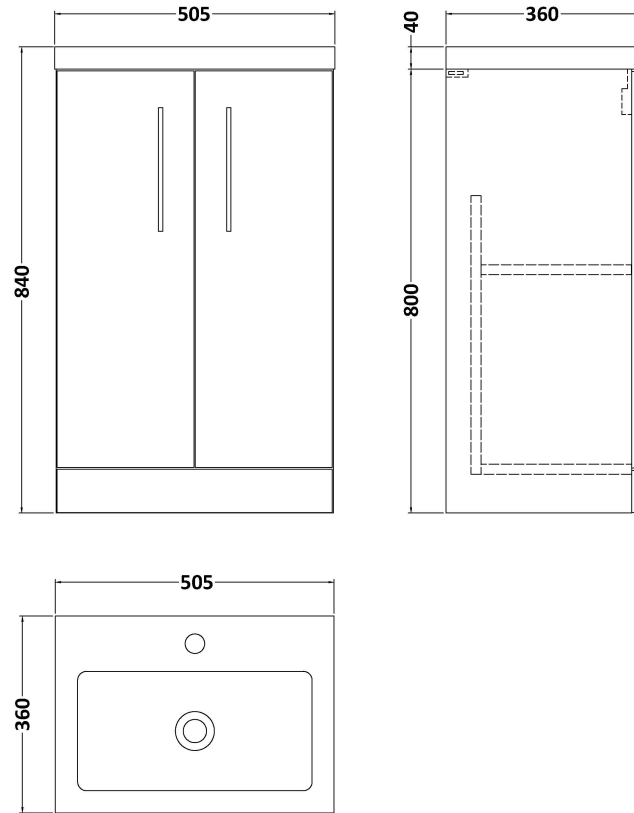

Sales Code: PAL118

Description: 500 Fs 2-Door Vanity & Polymarble Basin

Packaging Details

Barcode: 5056462679402

Sales Code: NVF801

Description: 500 Fs 2-Door Unit (335 Deep)

Product Dimensions

Height (mm):	800
Width (mm):	500
Depth (mm):	353
Nett Weight (kg):	17.5

Packaging Dimensions

Height (mm):	835
Width (mm):	520
Depth (mm):	375
Gross Weight (kg):	18

Packaging Data

Box Colour:	Brown Cardboard Box - Printed
Box Qty:	0
Label Size:	0 x 0
Label Colour:	White Label
Label Qty:	2

Sales Code: PMB312

Description: 500 Rear Tap Basin 1Th

Product Dimensions

Height (mm):	355
Width (mm):	503
Depth (mm):	135
Nett Weight (kg):	8.1

Packaging Dimensions

Height (mm):	420
Width (mm):	210
Depth (mm):	550
Gross Weight (kg):	8.1

Packaging Data

Box Colour:	Brown Cardboard Box - Printed
Box Qty:	1
Label Size:	100 x 50
Label Colour:	White Label
Label Qty:	2

Outer Box Dimensions (If Applicable)

Height (mm):	
Width (mm):	
Depth (mm):	
Gross Weight (kg):	
Barcode:	5055369071975