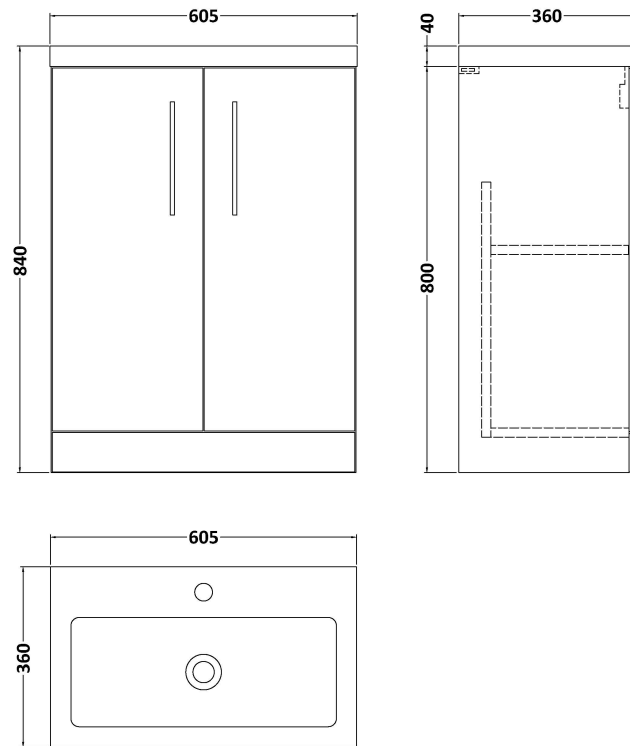

Sales Code: PAL119

Description: 600 Fs 2-Door Vanity & Polymarble Basin

Packaging Details

Barcode: 5056462679426

Sales Code: NVF803

Description: 600 Fs 2-Door Unit (335 Deep)

Product Dimensions

Height (mm):	800
Width (mm):	600
Depth (mm):	353
Nett Weight (kg):	19.5

Packaging Dimensions

Height (mm):	835
Width (mm):	620
Depth (mm):	375
Gross Weight (kg):	20

Packaging Data

Box Colour:	Brown Cardboard Box - Printed
Box Qty:	0
Label Size:	0 x 0
Label Colour:	White Label
Label Qty:	2

Sales Code: PMB313

Description: 600 Rear Tap Basin 1Th

Product Dimensions

Height (mm):	355
Width (mm):	603
Depth (mm):	135
Nett Weight (kg):	9.66

Packaging Dimensions

Height (mm):	410
Width (mm):	200
Depth (mm):	650
Gross Weight (kg):	9.66

Packaging Data

Box Colour:	Brown Cardboard Box - Printed
Box Qty:	1
Label Size:	100 x 50
Label Colour:	White Label
Label Qty:	2

Outer Box Dimensions (If Applicable)

Height (mm):	
Width (mm):	
Depth (mm):	
Gross Weight (kg):	
Barcode:	5055369071982