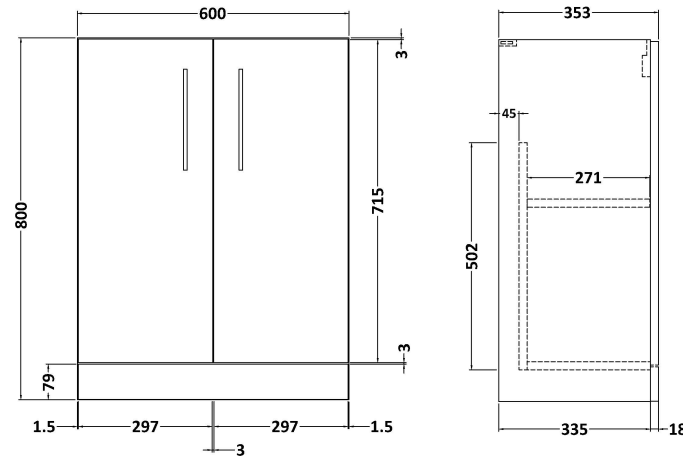

Sales Code: PAL119

Description: 600 Fs 2-Door Vanity & Polymarble Basin

Packaging Details

Barcode: 5056462679426

Sales Code: NVF803

Description: 600 Fs 2-Door Unit (335 Deep)

Product Dimensions

Height (mm):	800
Width (mm):	600
Depth (mm):	353
Nett Weight (kg):	19.5

Packaging Dimensions

Height (mm):	835
Width (mm):	620
Depth (mm):	375
Gross Weight (kg):	20

Packaging Data

Box Colour:	Brown Cardboard Box - Printed
Box Qty:	0
Label Size:	0 x 0
Label Colour:	White Label
Label Qty:	2

Sales Code: PMB313

Description: 600 Rear Tap Basin 1Th

Product Dimensions

Height (mm):	355
Width (mm):	603
Depth (mm):	135
Nett Weight (kg):	9.66

Packaging Dimensions

Height (mm):	410
Width (mm):	200
Depth (mm):	650
Gross Weight (kg):	9.66

Packaging Data

Box Colour:	Brown Cardboard Box - Printed
Box Qty:	1
Label Size:	100 x 50
Label Colour:	White Label
Label Qty:	2

Outer Box Dimensions (If Applicable)

Height (mm):	
Width (mm):	
Depth (mm):	
Gross Weight (kg):	
Barcode:	5055369071982