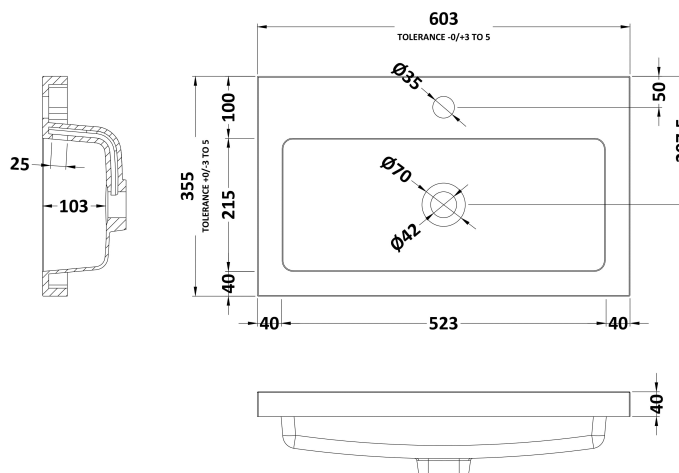

Packaging Dimensions

Height (mm):	835
Width (mm):	620
Depth (mm):	375
Gross Weight (kg):	20

Packaging Data

Box Colour:	Brown Cardboard Box - Printed
Box Qty:	0
Label Size:	0 x 0
Label Colour:	White Label
Label Qty:	2

Outer Box Dimensions (If Applicable)

Height (mm):	
Width (mm):	
Depth (mm):	
Gross Weight (kg):	
Barcode:	5056462659947

Product Details

Country of Origin:	China
Fitting Instruction:	No
CE Certification:	N/A
FSC Certified Materials:	Yes
Colour:	Satin Green
Construction Method:	Cam & Wood Dowel
Construction Type:	Rigid
Cabinet Finish:	MFC Painted Matt
Fascia Finish:	Mdf Painted Matt
Cabinet Thickness (mm):	16
Fascia Thickness (mm):	18
Drawer Included:	No
Drawer Type:	Not Applicable
No of Shelves:	1
Hinge Type:	95 Degree Soft Close
Hinge Included:	Yes, Supplied
Adjustable Legs:	No, Not Required
Fixings Included:	Yes
Handle Style:	Contemporary
Waste Shroud:	No
Handle Included:	Yes, Supplied
Handle Type:	D-Shape

Sales Code: PMB313

Description: 600 Rear Tap Basin 1Th

Product Dimensions

Height (mm):	355
Width (mm):	603
Depth (mm):	135
Nett Weight (kg):	9.66

Packaging Dimensions

Height (mm):	410
Width (mm):	200
Depth (mm):	650
Gross Weight (kg):	9.66

Packaging Data

Box Colour:	Brown Cardboard Box - Printed
Box Qty:	1
Label Size:	100 x 50
Label Colour:	White Label
Label Qty:	2

Outer Box Dimensions (If Applicable)

Height (mm):	
Width (mm):	
Depth (mm):	
Gross Weight (kg):	
Barcode:	5055369071982