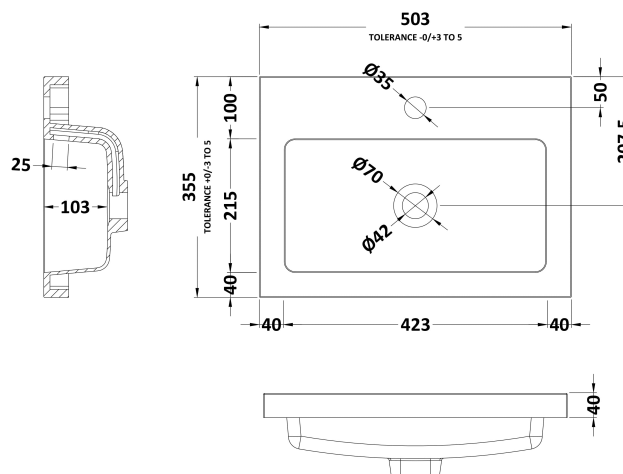

Packaging Dimensions

Height (mm):	835
Width (mm):	520
Depth (mm):	355
Gross Weight (kg):	17.5

Packaging Data

Box Colour:	Brown Cardboard Box
Box Qty:	1
Label Size:	100 x 50
Label Colour:	White Label
Label Qty:	2

Outer Box Dimensions (If Applicable)

Height (mm):	
Width (mm):	
Depth (mm):	
Gross Weight (kg):	
Barcode:	5056462660585

Product Details

Country of Origin:	United Kingdom
Fitting Instruction:	No
CE Certification:	N/A
FSC Certified Materials:	Yes
Colour:	Grey Vicenza Oak
Construction Method:	Cam & Wood Dowel
Construction Type:	Rigid
Cabinet Finish:	MFC Textured Woodgrain
Fascia Finish:	MFC Textured Woodgrain
Cabinet Thickness (mm):	18
Fascia Thickness (mm):	18
Drawer Included:	No
Drawer Type:	Not Applicable
No of Shelves:	1
Hinge Type:	95 Degree Clip-On Soft Close
Hinge Included:	Yes, Supplied
Adjustable Legs:	No, Not Required
Fixings Included:	Yes
Handle Style:	Contemporary
Waste Shroud:	No
Handle Included:	Yes, Supplied
Handle Type:	D-Shape

Sales Code: PMB312

Description: 500 Rear Tap Basin 1Th

Product Dimensions

Height (mm):	355
Width (mm):	503
Depth (mm):	135
Nett Weight (kg):	8.1

Packaging Dimensions

Height (mm):	420
Width (mm):	210
Depth (mm):	550
Gross Weight (kg):	8.1

Packaging Data

Box Colour:	Brown Cardboard Box - Printed
Box Qty:	1
Label Size:	100 x 50
Label Colour:	White Label
Label Qty:	2

Outer Box Dimensions (If Applicable)

Height (mm):	
Width (mm):	
Depth (mm):	
Gross Weight (kg):	
Barcode:	5055369071975