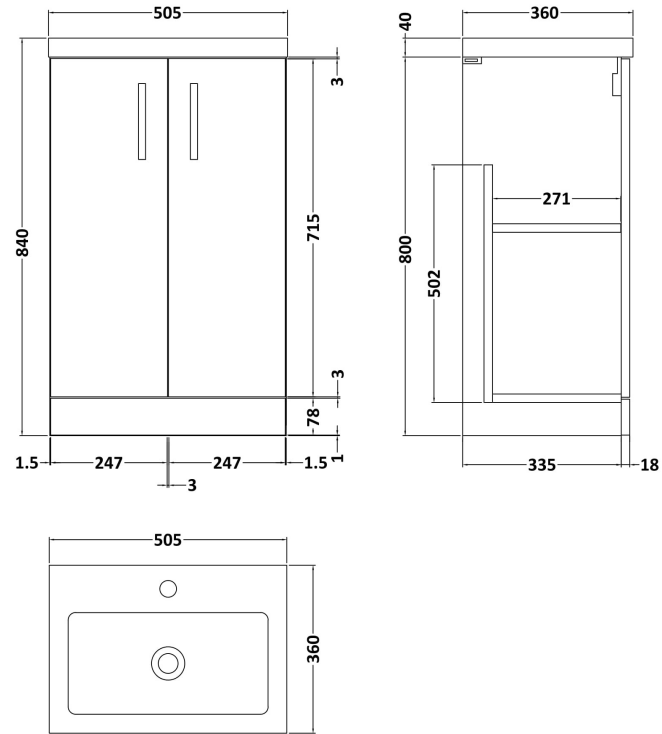

Sales Code: PAL122

Description: 500 Fs 2-Door Vanity & Polymarble Basin

Packaging Details

Barcode: 5056462679488

Sales Code: NVF2501C

Description: 500 Fs 2-Door Unit (335 Deep)

Product Dimensions

Height (mm):	800
Width (mm):	500
Depth (mm):	353
Nett Weight (kg):	17

Packaging Dimensions

Height (mm):	835
Width (mm):	520
Depth (mm):	355
Gross Weight (kg):	17.5

Packaging Data

Box Colour:	Brown Cardboard Box
Box Qty:	1
Label Size:	100 x 50
Label Colour:	White Label
Label Qty:	2

Outer Box Dimensions (If Applicable)

Height (mm):	
Width (mm):	
Depth (mm):	
Gross Weight (kg):	
Barcode:	5056462660585

Product Details

Country of Origin:	United Kingdom
Fitting Instruction:	No
CE Certification:	N/A
FSC Certified Materials:	Yes
Colour:	Grey Vicenza Oak
Construction Method:	Cam & Wood Dowel
Construction Type:	Rigid
Cabinet Finish:	MFC Textured Woodgrain
Fascia Finish:	MFC Textured Woodgrain
Cabinet Thickness (mm):	18
Fascia Thickness (mm):	18
Drawer Included:	No
Drawer Type:	Not Applicable
No of Shelves:	1
Hinge Type:	95 Degree Clip-On Soft Close
Hinge Included:	Yes, Supplied
Adjustable Legs:	No, Not Required
Fixings Included:	Yes
Handle Style:	Contemporary
Waste Shroud:	No
Handle Included:	Yes, Supplied
Handle Type:	D-Shape

Sales Code: PMB312

Description: 500 Rear Tap Basin 1Th

Product Dimensions

Height (mm):	355
Width (mm):	503
Depth (mm):	135
Nett Weight (kg):	8.1

Packaging Dimensions

Height (mm):	420
Width (mm):	210
Depth (mm):	550
Gross Weight (kg):	8.1