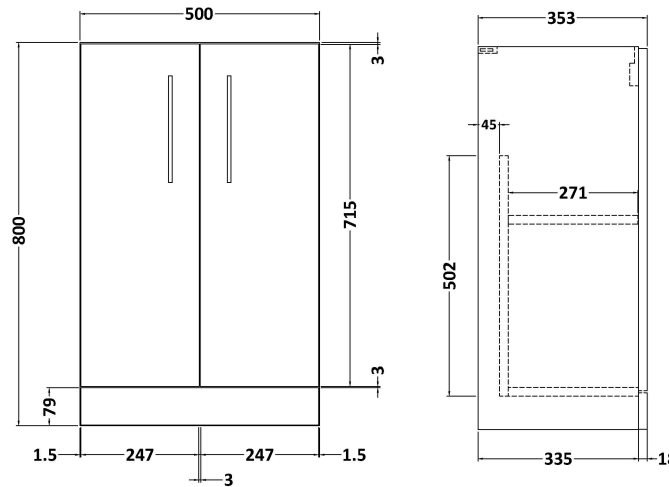

Sales Code: PAL122

Description: 500 Fs 2-Door Vanity & Polymarble Basin

Packaging Details

Barcode: 5056462679488

Sales Code: NVF2501C

Description: 500 Fs 2-Door Unit (335 Deep)

Product Dimensions

Height (mm):	800
Width (mm):	500
Depth (mm):	353
Nett Weight (kg):	17

Packaging Dimensions

Height (mm):	835
Width (mm):	520
Depth (mm):	355
Gross Weight (kg):	17.5

Packaging Data

Box Colour:	Brown Cardboard Box
Box Qty:	1
Label Size:	100 x 50
Label Colour:	White Label
Label Qty:	2

Sales Code: PMB312

Description: 500 Rear Tap Basin 1Th

Product Dimensions

Height (mm):	355
Width (mm):	503
Depth (mm):	135
Nett Weight (kg):	8.1

Packaging Dimensions

Height (mm):	420
Width (mm):	210
Depth (mm):	550
Gross Weight (kg):	8.1

Packaging Data

Box Colour:	Brown Cardboard Box - Printed
Box Qty:	1
Label Size:	100 x 50
Label Colour:	White Label
Label Qty:	2

Outer Box Dimensions (If Applicable)

Height (mm):	
Width (mm):	
Depth (mm):	
Gross Weight (kg):	
Barcode:	5055369071975