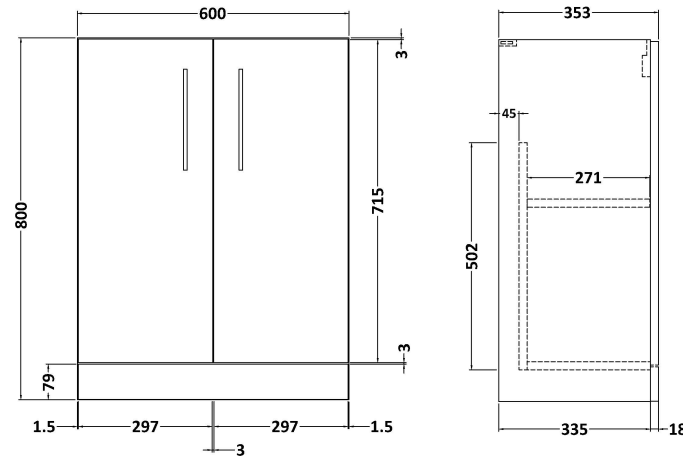

Sales Code: PAL123

Description: 600 Fs 2-Door Vanity & Polymarble Basin

Packaging Details

Barcode: 5056462679501

Sales Code: NVF2503C

Description: 600 Fs 2-Door Unit (335 Deep)

Product Dimensions

Height (mm):	800
Width (mm):	600
Depth (mm):	353
Nett Weight (kg):	19

Packaging Dimensions

Height (mm):	835
Width (mm):	620
Depth (mm):	355
Gross Weight (kg):	19.5

Packaging Data

Box Colour:	Brown Cardboard Box
Box Qty:	1
Label Size:	100 x 50
Label Colour:	White Label
Label Qty:	2

Outer Box Dimensions (If Applicable)

Height (mm):	
Width (mm):	
Depth (mm):	
Gross Weight (kg):	
Barcode:	5056462660615

Product Details

Country of Origin:	United Kingdom
Fitting Instruction:	No
CE Certification:	N/A
FSC Certified Materials:	Yes
Colour:	Grey Vicenza Oak
Construction Method:	Cam & Wood Dowel
Construction Type:	Rigid
Cabinet Finish:	MFC Textured Woodgrain
Fascia Finish:	MFC Textured Woodgrain
Cabinet Thickness (mm):	18
Fascia Thickness (mm):	18
Drawer Included:	No
Drawer Type:	Not Applicable
No of Shelves:	1
Hinge Type:	95 Degree Clip-On Soft Close
Hinge Included:	Yes, Supplied
Adjustable Legs:	No, Not Required
Fixings Included:	Yes
Handle Style:	Contemporary
Waste Shroud:	No
Handle Included:	Yes, Supplied
Handle Type:	D-Shape

Sales Code: PMB313

Description: 600 Rear Tap Basin 1Th

Product Dimensions

Height (mm):	355
Width (mm):	603
Depth (mm):	135
Nett Weight (kg):	9.66

Packaging Dimensions

Height (mm):	410
Width (mm):	200
Depth (mm):	650
Gross Weight (kg):	9.66