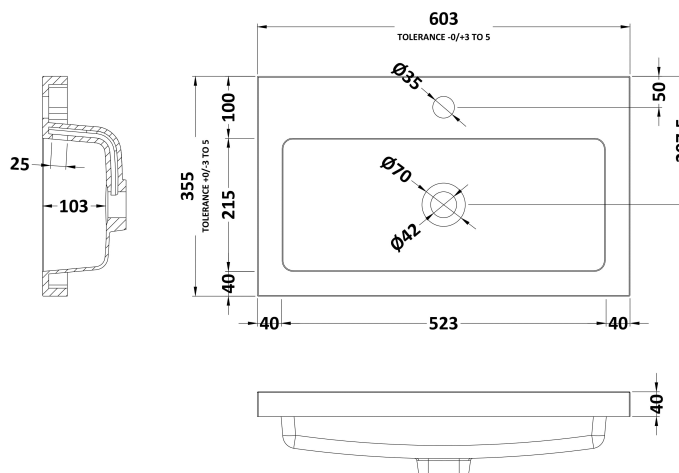

Packaging Dimensions

Height (mm):	835
Width (mm):	620
Depth (mm):	355
Gross Weight (kg):	19.5

Packaging Data

Box Colour:	Brown Cardboard Box
Box Qty:	1
Label Size:	100 x 50
Label Colour:	White Label
Label Qty:	2

Outer Box Dimensions (If Applicable)

Height (mm):	
Width (mm):	
Depth (mm):	
Gross Weight (kg):	
Barcode:	5056462660615

Product Details

Country of Origin:	United Kingdom
Fitting Instruction:	No
CE Certification:	N/A
FSC Certified Materials:	Yes
Colour:	Grey Vicenza Oak
Construction Method:	Cam & Wood Dowel
Construction Type:	Rigid
Cabinet Finish:	MFC Textured Woodgrain
Fascia Finish:	MFC Textured Woodgrain
Cabinet Thickness (mm):	18
Fascia Thickness (mm):	18
Drawer Included:	No
Drawer Type:	Not Applicable
No of Shelves:	1
Hinge Type:	95 Degree Clip-On Soft Close
Hinge Included:	Yes, Supplied
Adjustable Legs:	No, Not Required
Fixings Included:	Yes
Handle Style:	Contemporary
Waste Shroud:	No
Handle Included:	Yes, Supplied
Handle Type:	D-Shape

Sales Code: PMB313

Description: 600 Rear Tap Basin 1Th

Product Dimensions

Height (mm):	355
Width (mm):	603
Depth (mm):	135
Nett Weight (kg):	9.66

Packaging Dimensions

Height (mm):	410
Width (mm):	200
Depth (mm):	650
Gross Weight (kg):	9.66

Packaging Data

Box Colour:	Brown Cardboard Box - Printed
Box Qty:	1
Label Size:	100 x 50
Label Colour:	White Label
Label Qty:	2

Outer Box Dimensions (If Applicable)

Height (mm):	
Width (mm):	
Depth (mm):	
Gross Weight (kg):	
Barcode:	5055369071982