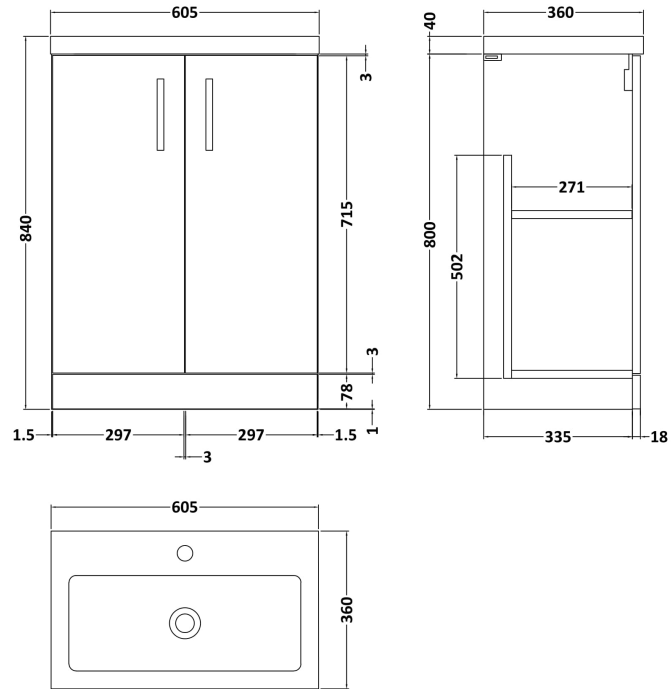

Sales Code: PAL123

Description: 600 Fs 2-Door Vanity & Polymarble Basin

Packaging Details

Barcode: 5056462679501

Sales Code: NVF2503C

Description: 600 Fs 2-Door Unit (335 Deep)

Product Dimensions

Height (mm):	800
Width (mm):	600
Depth (mm):	353
Nett Weight (kg):	19

Packaging Dimensions

Height (mm):	835
Width (mm):	620
Depth (mm):	355
Gross Weight (kg):	19.5

Packaging Data

Box Colour:	Brown Cardboard Box
Box Qty:	1
Label Size:	100 x 50
Label Colour:	White Label
Label Qty:	2

Outer Box Dimensions (If Applicable)

Height (mm):	
Width (mm):	
Depth (mm):	
Gross Weight (kg):	
Barcode:	5056462660615

Product Details

Country of Origin:	United Kingdom
Fitting Instruction:	No
CE Certification:	N/A
FSC Certified Materials:	Yes
Colour:	Grey Vicenza Oak
Construction Method:	Cam & Wood Dowel
Construction Type:	Rigid
Cabinet Finish:	MFC Textured Woodgrain
Fascia Finish:	MFC Textured Woodgrain
Cabinet Thickness (mm):	18
Fascia Thickness (mm):	18
Drawer Included:	No
Drawer Type:	Not Applicable
No of Shelves:	1
Hinge Type:	95 Degree Clip-On Soft Close
Hinge Included:	Yes, Supplied
Adjustable Legs:	No, Not Required
Fixings Included:	Yes
Handle Style:	Contemporary
Waste Shroud:	No
Handle Included:	Yes, Supplied
Handle Type:	D-Shape

Sales Code: PMB313

Description: 600 Rear Tap Basin 1Th

Product Dimensions

Height (mm):	355
Width (mm):	603
Depth (mm):	135
Nett Weight (kg):	9.66

Packaging Dimensions

Height (mm):	410
Width (mm):	200
Depth (mm):	650
Gross Weight (kg):	9.66