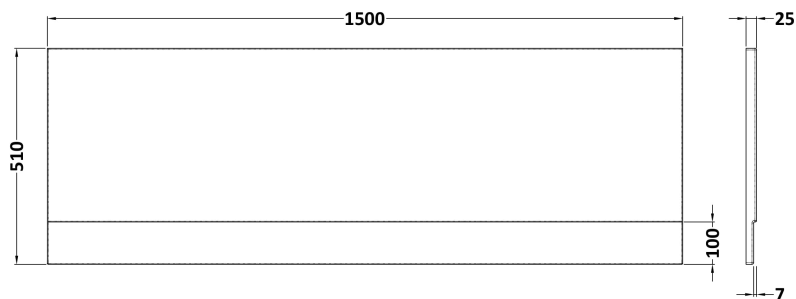

Sales Code: PAN138

Description: Straight Bath Front Panel 1500X510x25mm

Product Dimensions

Length (mm):	1500
Width (mm):	510
Depth (mm):	35
Nett Weight (kg):	1.92

Packaging Dimensions

Length (mm):	1500
Width (mm):	510
Depth (mm):	35
Gross Weight (kg):	1.92

Packaging Data

Box Colour:	Polybagged With End Caps
Box Qty:	1
Label Size:	100 x 50
Label Colour:	White Label
Label Qty:	1

Outer Box Dimensions (If Applicable)

Length (mm):	
Width (mm):	
Height (mm):	
Gross Weight (kg):	
Barcode:	5055369060818

Product Details

Country of Origin:	United Kingdom
Fitting Instruction:	No
Certification:	FSC: N/A CE & UKCA: N/A
Material Colour Reference:	European White
Product Material:	Acrylic
Material Thickness:	2mm
Volume (Ltr):	N/A
Displaced Capacity:	N/A
Leg Set Included:	Not Applicable
Waste Included:	Not Applicable
Drilled/Undrilled:	Not Applicable
Includes Grips:	Not Applicable
Embossed:	No
No of Tapholes:	Not Applicable
Anti-Slip:	Not Applicable