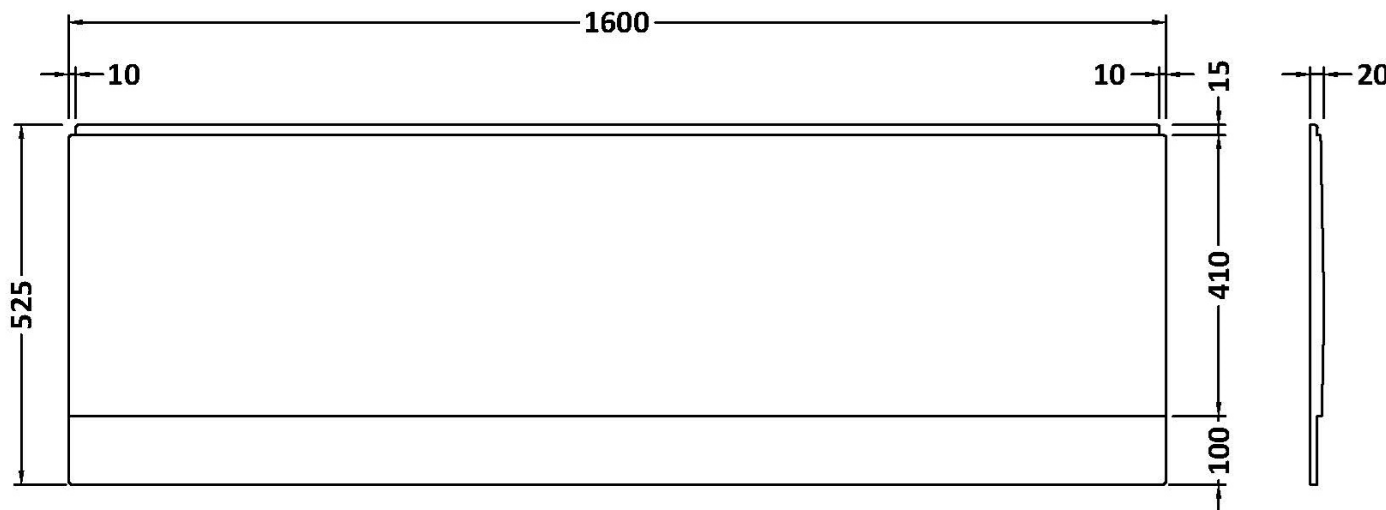

Sales Code: PAN139

Description: Straight Bath Front Panel 1600X510x25mm

Product Dimensions

Length (mm):	1600
Width (mm):	525
Depth (mm):	20
Nett Weight (kg):	1.98

Packaging Dimensions

Length (mm):	1600
Width (mm):	525
Depth (mm):	35
Gross Weight (kg):	1.98

Packaging Data

Box Colour:	Polybagged With End Caps
Box Qty:	1
Label Size:	100 x 50
Label Colour:	White Label
Label Qty:	1

Outer Box Dimensions (If Applicable)

Length (mm):	
Width (mm):	
Height (mm):	
Gross Weight (kg):	
Barcode:	5055369060825

Product Details

Country of Origin:	United Kingdom
Fitting Instruction:	No
Certification:	FSC: N/A CE & UKCA: N/A
Material Colour Reference:	European White
Product Material:	Acrylic
Material Thickness:	2mm
Volume (Ltr):	N/A
Displaced Capacity:	N/A
Leg Set Included:	Not Applicable
Waste Included:	Not Applicable
Drilled/Undrilled:	Not Applicable
Includes Grips:	Not Applicable
Embossed:	No
No of Tapholes:	Not Applicable
Anti-Slip:	Not Applicable