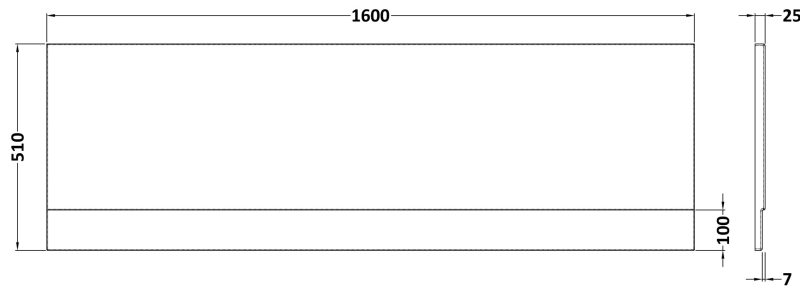

Sales Code: PAN139

Description: Straight Bath Front Panel 1600X510x25mm

Product Dimensions

Length (mm):	1600
Width (mm):	510
Depth (mm):	35
Nett Weight (kg):	1.98

Packaging Dimensions

Length (mm):	1600
Width (mm):	510
Depth (mm):	35
Gross Weight (kg):	1.98

Packaging Data

Box Colour:	Polybagged With End Caps
Box Qty:	1
Label Size:	100 x 50
Label Colour:	White Label
Label Qty:	1

Outer Box Dimensions (If Applicable)

Length (mm):	
Width (mm):	
Height (mm):	
Gross Weight (kg):	
Barcode:	5055369060825

Product Details

Country of Origin:	United Kingdom
Fitting Instruction:	No
Certification:	FSC: N/A CE & UKCA: N/A
Material Colour Reference:	European White
Product Material:	Acrylic
Material Thickness:	2mm
Volume (Ltr):	N/A
Displaced Capacity:	N/A
Leg Set Included:	Not Applicable
Waste Included:	Not Applicable
Drilled/Undrilled:	Not Applicable
Includes Grips:	Not Applicable
Embossed:	No
No of Tapholes:	Not Applicable
Anti-Slip:	Not Applicable