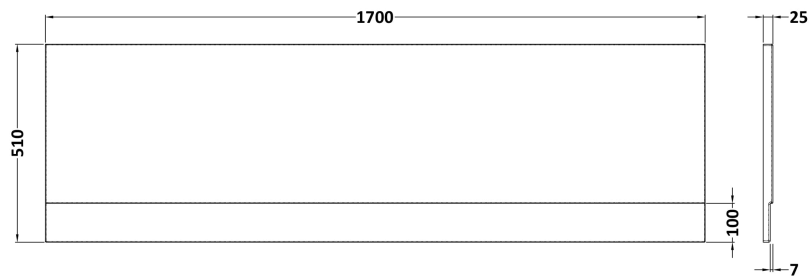

**Sales Code:** PAN140

**Description:** Straight Bath Front Panel 1700X510x25mm

### Product Dimensions

Length (mm):	1700
Width (mm):	510
Depth (mm):	25
Nett Weight (kg):	2.1

### Packaging Dimensions

Length (mm):	1700
Width (mm):	35
Depth (mm):	510
Gross Weight (kg):	2.1

### Outer Box Dimensions (If Applicable)

Length (mm):	
Width (mm):	
Height (mm):	
Gross Weight (kg):	
Barcode:	5055369060832