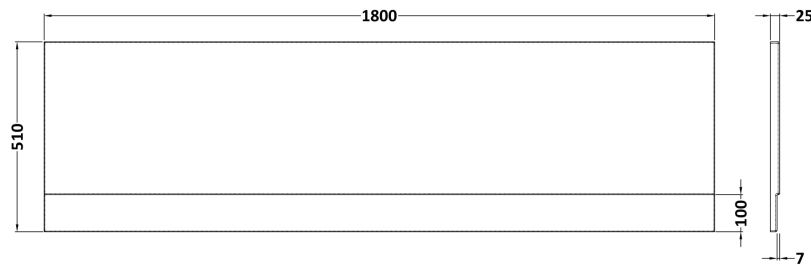

**Sales Code:** PAN141

**Description:** Straight Front Bath Panel 1800X510x25mm

**Product Dimensions**

Length (mm):	1800
Width (mm):	510
Depth (mm):	25
Nett Weight (kg):	2.2

**Packaging Dimensions**

Length (mm):	1800
Width (mm):	510
Depth (mm):	35
Gross Weight (kg):	2.2

**Packaging Data**

Box Colour:	Polybagged With End Caps
Box Qty:	1
Label Size:	100 x 50
Label Colour:	White Label
Label Qty:	1

**Outer Box Dimensions (If Applicable)**

Length (mm):	
Width (mm):	
Height (mm):	
Gross Weight (kg):	
Barcode:	5055369060849

**Product Details**

Country of Origin:	United Kingdom
Fitting Instruction:	No
Certification:	FSC: N/A CE & UKCA: N/A
Material Colour Reference:	European White
Product Material:	Acrylic
Material Thickness:	2mm
Volume (Ltr):	N/A
Displaced Capacity:	N/A
Leg Set Included:	Not Applicable
Waste Included:	Not Applicable
Drilled/Undrilled:	Not Applicable
Includes Grips:	Not Applicable
Embossed:	No
No of Tapholes:	Not Applicable
Anti-Slip:	Not Applicable