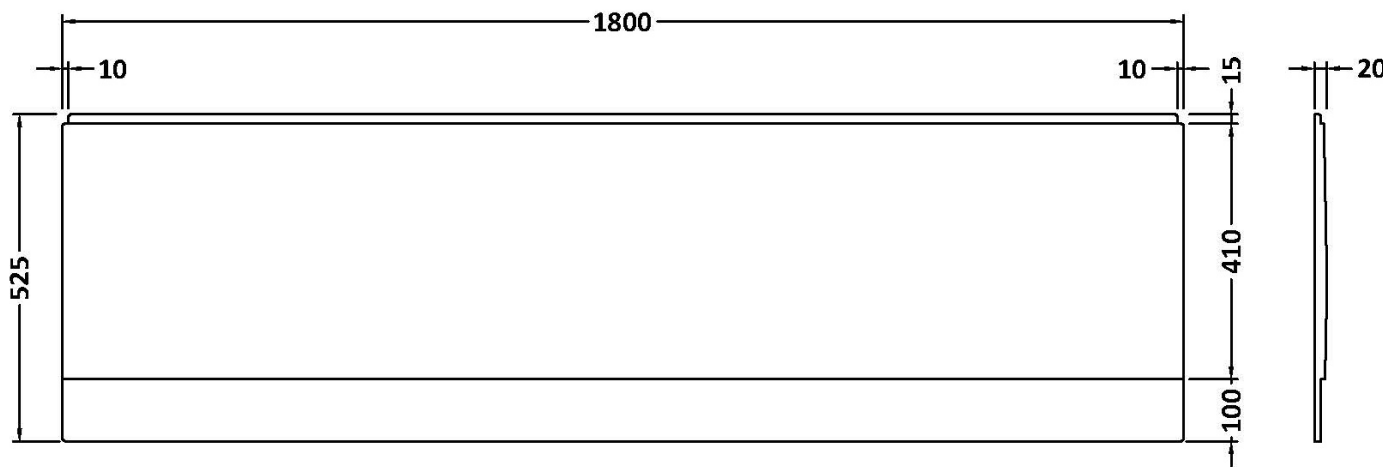

**Sales Code:** PAN141

**Description:** Straight Front Bath Panel 1800X510x25mm

**Product Dimensions**

Length (mm):	1800
Width (mm):	525
Depth (mm):	20
Nett Weight (kg):	2.2

**Packaging Dimensions**

Length (mm):	1800
Width (mm):	525
Depth (mm):	35
Gross Weight (kg):	2.2

**Packaging Data**

Box Colour:	Polybagged With End Caps
Box Qty:	1
Label Size:	100 x 50
Label Colour:	White Label
Label Qty:	1

**Outer Box Dimensions (If Applicable)**

Length (mm):	
Width (mm):	
Height (mm):	
Gross Weight (kg):	
Barcode:	5055369060849

**Product Details**

Country of Origin:	United Kingdom
Fitting Instruction:	No
Certification:	FSC: N/A CE & UKCA: N/A
Material Colour Reference:	European White
Product Material:	Acrylic
Material Thickness:	2mm
Volume (Ltr):	N/A
Displaced Capacity:	N/A
Leg Set Included:	Not Applicable
Waste Included:	Not Applicable
Drilled/Undrilled:	Not Applicable
Includes Grips:	Not Applicable
Embossed:	No
No of Tapholes:	Not Applicable
Anti-Slip:	Not Applicable