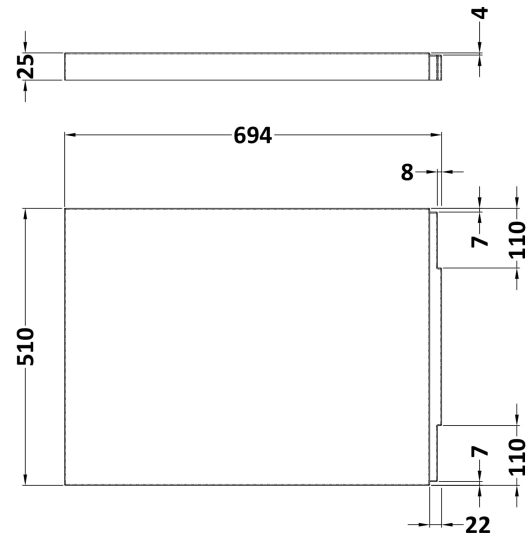

**Sales Code:** PAN142

**Description:** Straight Bath End Panel 700 X510x25mm

**Product Dimensions**

Length (mm):	700
Width (mm):	510
Depth (mm):	25
Nett Weight (kg):	0.06

**Packaging Dimensions**

Length (mm):	700
Width (mm):	510
Depth (mm):	35
Gross Weight (kg):	0.06

**Packaging Data**

Box Colour:	Polybagged With End Caps
Box Qty:	1
Label Size:	100 x 50
Label Colour:	White Label
Label Qty:	1

**Outer Box Dimensions (If Applicable)**

Length (mm):	
Width (mm):	
Height (mm):	
Gross Weight (kg):	
Barcode:	5055369060856

**Product Details**

Country of Origin:	United Kingdom
Fitting Instruction:	No
Certification:	FSC: N/A CE & UKCA: N/A
Material Colour Reference:	European White
Product Material:	Acrylic
Material Thickness:	2mm
Volume (Ltr):	N/A
Displaced Capacity:	N/A
Leg Set Included:	Not Applicable
Waste Included:	Not Applicable
Drilled/Undrilled:	Not Applicable
Includes Grips:	Not Applicable
Embossed:	No
No of Tapholes:	Not Applicable
Anti-Slip:	Not Applicable