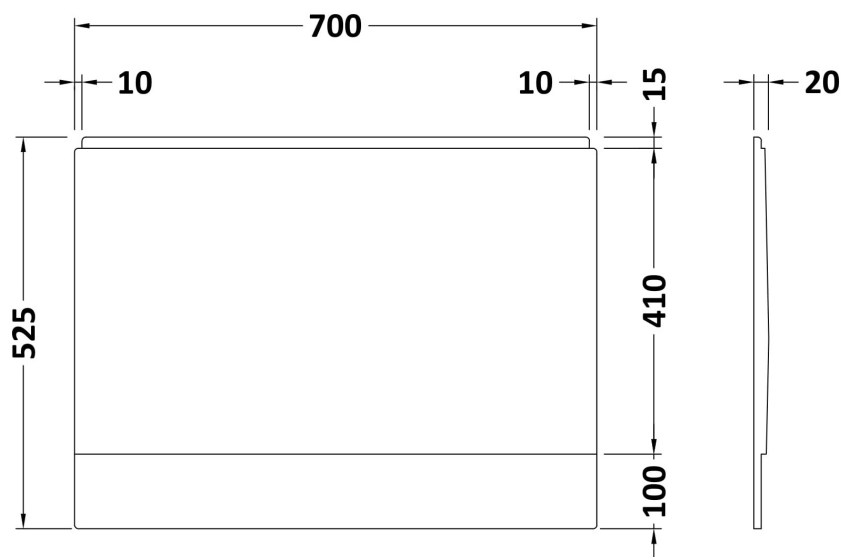

**Sales Code:** PAN142

**Description:** Straight Bath End Panel 700 X510x25mm

**Product Dimensions**

Length (mm):	700
Width (mm):	525
Depth (mm):	20
Nett Weight (kg):	0.06

**Packaging Dimensions**

Length (mm):	700
Width (mm):	525
Depth (mm):	35
Gross Weight (kg):	0.06

**Packaging Data**

Box Colour:	Polybagged With End Caps
Box Qty:	1
Label Size:	100 x 50
Label Colour:	White Label
Label Qty:	1

**Outer Box Dimensions (If Applicable)**

Length (mm):	
Width (mm):	
Height (mm):	
Gross Weight (kg):	
Barcode:	5055369060856

**Product Details**

Country of Origin:	United Kingdom
Fitting Instruction:	No
Certification:	FSC: N/A CE & UKCA: N/A
Material Colour Reference:	European White
Product Material:	Acrylic
Material Thickness:	2mm
Volume (Ltr):	N/A
Displaced Capacity:	N/A
Leg Set Included:	Not Applicable
Waste Included:	Not Applicable
Drilled/Undrilled:	Not Applicable
Includes Grips:	Not Applicable
Embossed:	No
No of Tapholes:	Not Applicable
Anti-Slip:	Not Applicable