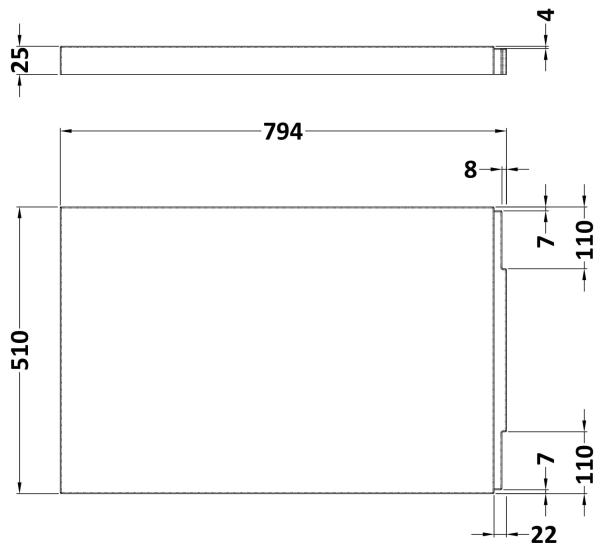

**Sales Code:** PAN144

**Description:** Straight Bath End Panel 800X510x25mm

**Product Dimensions**

Length (mm):	800
Width (mm):	510
Depth (mm):	25
Nett Weight (kg):	0.8

**Packaging Dimensions**

Length (mm):	800
Width (mm):	510
Depth (mm):	35
Gross Weight (kg):	0.8

**Packaging Data**

Box Colour:	Polybagged With End Caps
Box Qty:	1
Label Size:	100 x 50
Label Colour:	White Label
Label Qty:	1

**Outer Box Dimensions (If Applicable)**

Length (mm):	
Width (mm):	
Height (mm):	
Gross Weight (kg):	
Barcode:	5055369060870

**Product Details**

Country of Origin:	United Kingdom
Fitting Instruction:	No
Certification:	FSC: N/A CE & UKCA: N/A
Material Colour Reference:	European White
Product Material:	Acrylic
Material Thickness:	2mm
Volume (Ltr):	N/A
Displaced Capacity:	N/A
Leg Set Included:	Not Applicable
Waste Included:	Not Applicable
Drilled/Undrilled:	Not Applicable
Includes Grips:	Not Applicable
Embossed:	No
No of Tapholes:	Not Applicable
Anti-Slip:	Not Applicable