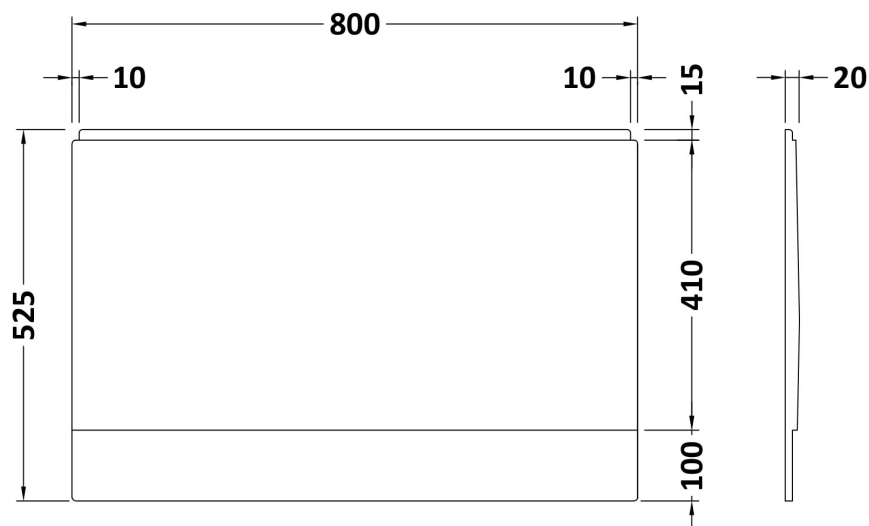

Sales Code: PAN144

Description: Straight Bath End Panel 800X510x25mm

Product Dimensions

Length (mm):	800
Width (mm):	525
Depth (mm):	20
Nett Weight (kg):	0.8

Packaging Dimensions

Length (mm):	800
Width (mm):	525
Depth (mm):	35
Gross Weight (kg):	0.8

Packaging Data

Box Colour:	Polybagged With End Caps
Box Qty:	1
Label Size:	100 x 50
Label Colour:	White Label
Label Qty:	1

Outer Box Dimensions (If Applicable)

Length (mm):	
Width (mm):	
Height (mm):	
Gross Weight (kg):	
Barcode:	5055369060870

Product Details

Country of Origin:	United Kingdom
Fitting Instruction:	No
Certification:	FSC: N/A CE & UKCA: N/A
Material Colour Reference:	European White
Product Material:	Acrylic
Material Thickness:	2mm
Volume (Ltr):	N/A
Displaced Capacity:	N/A
Leg Set Included:	Not Applicable
Waste Included:	Not Applicable
Drilled/Undrilled:	Not Applicable
Includes Grips:	Not Applicable
Embossed:	No
No of Tapholes:	Not Applicable
Anti-Slip:	Not Applicable