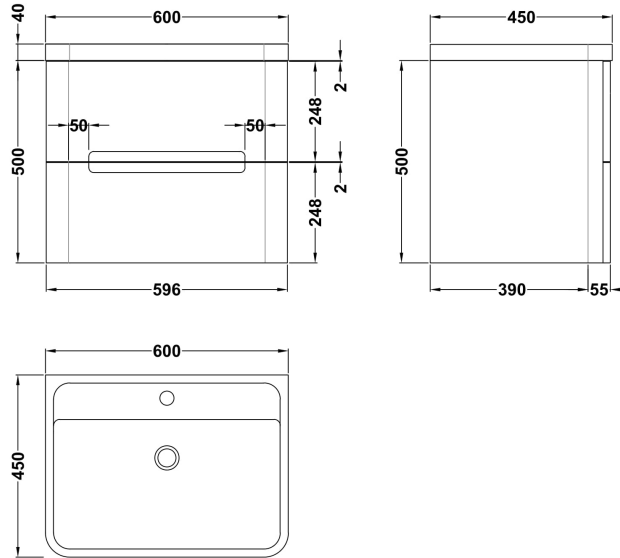

Sales Code: PAR302

Description: 600 W/H 2-Drawer Unit & Basin

Packaging Details

Barcode: 5056211892809

Sales Code: PAR393

Description: 600 W/H 2-Drawer Unit

Product Dimensions

Height (mm):	500
Width (mm):	596
Depth (mm):	445
Nett Weight (kg):	26.5

Packaging Dimensions

Height (mm):	540
Width (mm):	640
Depth (mm):	480
Gross Weight (kg):	27

Packaging Data

Box Colour:	Brown Cardboard Box - Printed
Box Qty:	1
Label Size:	100 x 50
Label Colour:	White Label
Label Qty:	2

Outer Box Dimensions (If Applicable)

Height (mm):	
Width (mm):	
Depth (mm):	
Gross Weight (kg):	
Barcode:	5056211887997

Product Details

Country of Origin:	China
Fitting Instruction:	No
CE Certification:	N/A
FSC Certified Materials:	Yes
Colour:	Satin Blue
Construction Method:	Cam & Wood Dowel
Construction Type:	Rigid
Cabinet Finish:	MFC Painted Matt
Fascia Finish:	Mdf Painted Matt
Cabinet Thickness (mm):	18
Fascia Thickness (mm):	18
Drawer Included:	Yes
Drawer Type:	80mm High Metal S/C Inc Galler
No of Shelves:	0
Hinge Type:	Not Applicable
Hinge Included:	Not Applicable
Adjustable Legs:	No
Fixings Included:	Yes
Handle Style:	Contemporary
Waste Shroud:	Yes
Handle Included:	Yes
Handle Type:	Inset

Sales Code: PMB003

Description: 600X450mm Poly Marble Basin

Product Dimensions

Height (mm):	450
Width (mm):	600
Depth (mm):	157
Nett Weight (kg):	12.82

Packaging Dimensions

Height (mm):	167
Width (mm):	640
Depth (mm):	470
Gross Weight (kg):	12.82