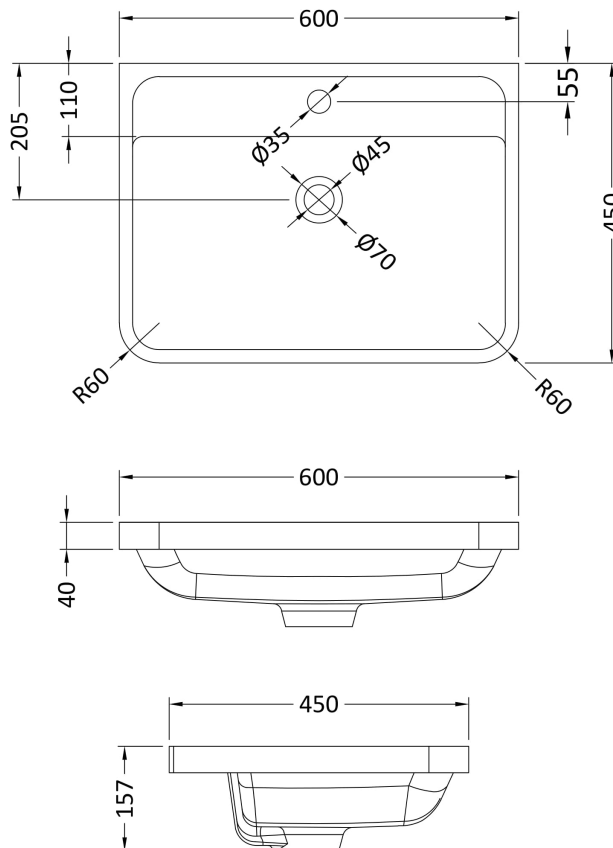

Packaging Dimensions

Height (mm):	540
Width (mm):	640
Depth (mm):	480
Gross Weight (kg):	27

Packaging Data

Box Colour:	Brown Cardboard Box - Printed
Box Qty:	1
Label Size:	100 x 50
Label Colour:	White Label
Label Qty:	2

Outer Box Dimensions (If Applicable)

Height (mm):	
Width (mm):	
Depth (mm):	
Gross Weight (kg):	
Barcode:	5056211887997

Product Details

Country of Origin:	China
Fitting Instruction:	No
CE Certification:	N/A
FSC Certified Materials:	Yes
Colour:	Satin Blue
Construction Method:	Cam & Wood Dowel
Construction Type:	Rigid
Cabinet Finish:	MFC Painted Matt
Fascia Finish:	Mdf Painted Matt
Cabinet Thickness (mm):	18
Fascia Thickness (mm):	18
Drawer Included:	Yes
Drawer Type:	80mm High Metal S/C Inc Galler
No of Shelves:	0
Hinge Type:	Not Applicable
Hinge Included:	Not Applicable
Adjustable Legs:	No
Fixings Included:	Yes
Handle Style:	Contemporary
Waste Shroud:	Yes
Handle Included:	Yes
Handle Type:	Inset

Sales Code: PMB003

Description: 600X450mm Poly Marble Basin

Product Dimensions

Height (mm):	450
Width (mm):	600
Depth (mm):	157
Nett Weight (kg):	12.82

Packaging Dimensions

Height (mm):	167
Width (mm):	640
Depth (mm):	470
Gross Weight (kg):	12.82

Packaging Data

Box Colour:	Brown Cardboard Box - Printed
Box Qty:	1
Label Size:	100 x 50
Label Colour:	White Label
Label Qty:	2

Outer Box Dimensions (If Applicable)

Height (mm):	
Width (mm):	
Depth (mm):	
Gross Weight (kg):	
Barcode:	5055369021734