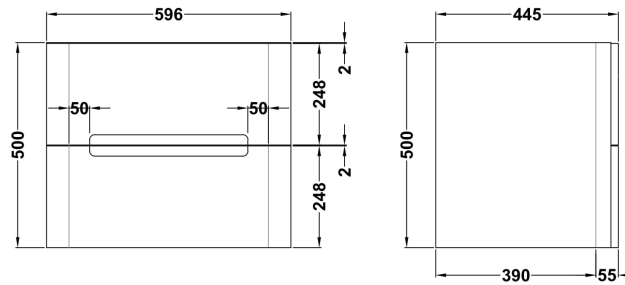

Sales Code: PAR302

Description: 600 W/H 2-Drawer Unit & Basin

Packaging Details

Barcode: 5056211892809

Sales Code: PAR393

Description: 600 W/H 2-Drawer Unit

Product Dimensions

Height (mm):	500
Width (mm):	596
Depth (mm):	445
Nett Weight (kg):	26.5

Packaging Dimensions

Height (mm):	540
Width (mm):	640
Depth (mm):	480
Gross Weight (kg):	27

Packaging Data

Box Colour:	Brown Cardboard Box - Printed
Box Qty:	1
Label Size:	100 x 50
Label Colour:	White Label
Label Qty:	2

Sales Code: PMB003

Description: 600X450mm Poly Marble Basin

Product Dimensions

Height (mm):	450
Width (mm):	600
Depth (mm):	157
Nett Weight (kg):	12.82

Packaging Dimensions

Height (mm):	167
Width (mm):	640
Depth (mm):	470
Gross Weight (kg):	12.82

Packaging Data

Box Colour:	Brown Cardboard Box - Printed
Box Qty:	1
Label Size:	100 x 50
Label Colour:	White Label
Label Qty:	2

Outer Box Dimensions (If Applicable)

Height (mm):	
Width (mm):	
Depth (mm):	
Gross Weight (kg):	
Barcode:	5055369021734