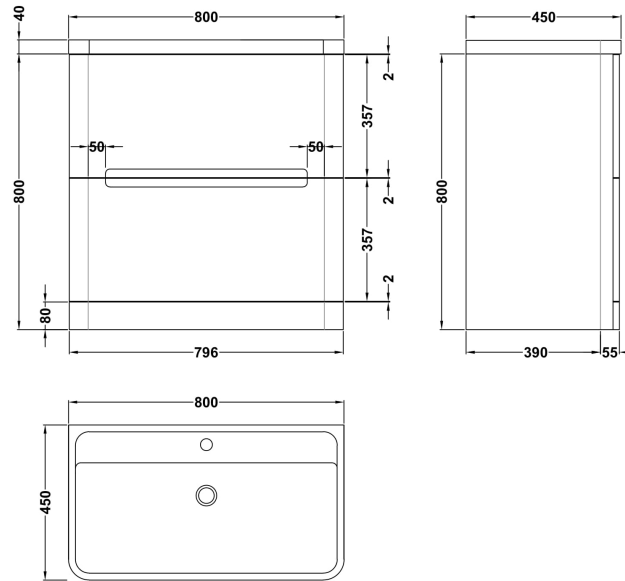

Sales Code: PAR303

Description: 800 F/S 2-Drawer Unit & Basin

Packaging Details

Barcode: 5056211892861