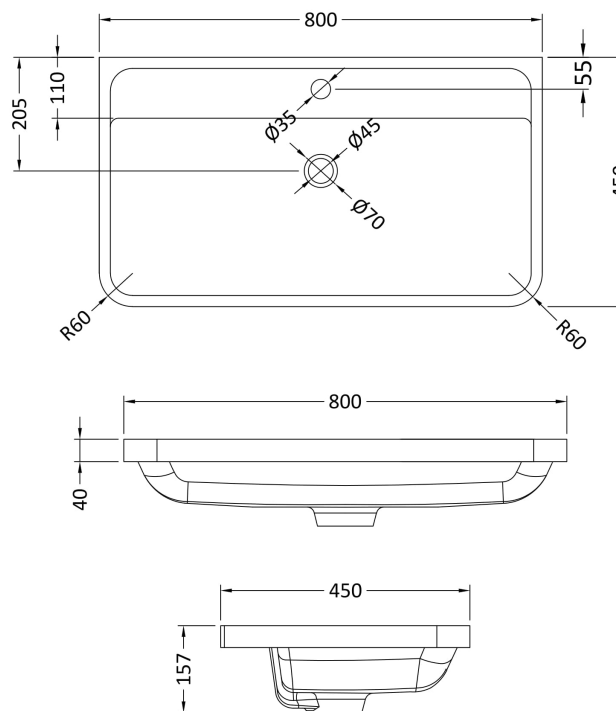

### Product Dimensions

Height (mm):	800
Width (mm):	796
Depth (mm):	445
Nett Weight (kg):	39.5

### Packaging Dimensions

Height (mm):	840
Width (mm):	840
Depth (mm):	480
Gross Weight (kg):	40

### Outer Box Dimensions (If Applicable)

Height (mm):	
Width (mm):	
Depth (mm):	
Gross Weight (kg):	
Barcode:	5056211888024

### Product Dimensions

Height (mm):	450
Width (mm):	800
Depth (mm):	157
Nett Weight (kg):	18.12