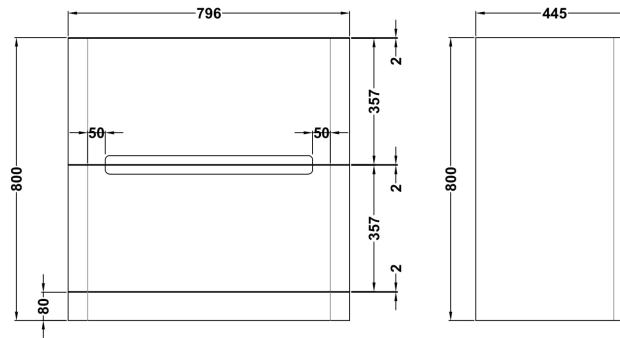

### Product Dimensions

Height (mm):	800
Width (mm):	796
Depth (mm):	445
Nett Weight (kg):	39.5

### Packaging Dimensions

Height (mm):	840
Width (mm):	840
Depth (mm):	480
Gross Weight (kg):	40

### Product Dimensions

Height (mm):	450
Width (mm):	800
Depth (mm):	157
Nett Weight (kg):	18.12

### Packaging Dimensions

Height (mm):	167
Width (mm):	840
Depth (mm):	470
Gross Weight (kg):	18.12