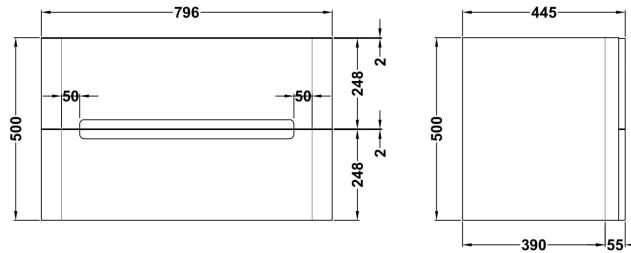

### Product Dimensions

Height (mm):	500
Width (mm):	796
Depth (mm):	445
Nett Weight (kg):	31.5

### Packaging Dimensions

Height (mm):	540
Width (mm):	840
Depth (mm):	480
Gross Weight (kg):	32

### Product Dimensions

Height (mm):	450
Width (mm):	800
Depth (mm):	157
Nett Weight (kg):	18.12

### Packaging Dimensions

Height (mm):	167
Width (mm):	840
Depth (mm):	470
Gross Weight (kg):	18.12