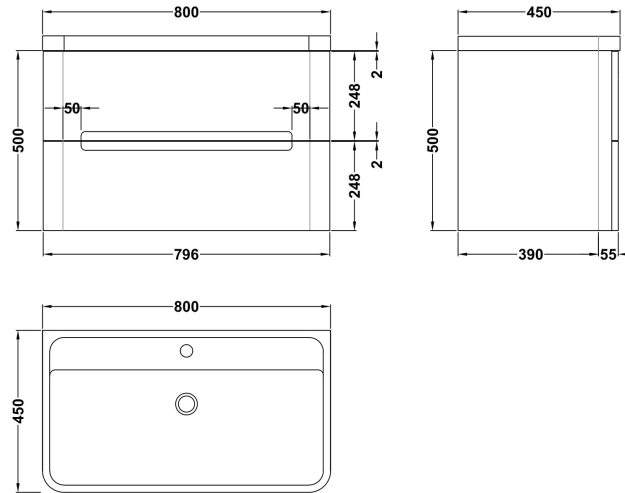

Sales Code: PAR304

Description: 800 W/H 2-Drawer Unit & Basin

Packaging Details

Barcode: 5056211892922