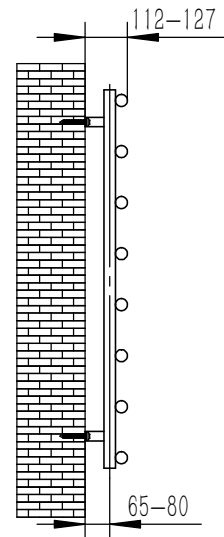

PIZZO

FRONT VIEW

SIDE VIEW

BACK VIEW

TOP VIEW

SUPPLIED INSTALLATION ACCESSORIES

BLANKING PLUG 1PCS

INSERT 4PCS

SCREW 4PCS

AIR VENT 1PCS

BRACKET 4PCS

WALL PLUG 4PCS

GRAB SCREW 4PCS

SCREW 4PCS

ALIEN KEYS 1PCS

- Vertical Mounting
- Optional 304 QUALITY STAINLESS STEEL RADIATOR (RNS-PZ610:PIZZO RADIATOR)
- POLISHED
- MAX Operational Pressure:10Bar
- Inlet/Outlet:1/2"Female Pipe Thread
- All Dimensions are in mm

Product Name	Product Cude	Height	Width	Thick Ness	Plumbing Axes Center to Center	Hanger Axes Horizontal	Hanger To Bottom of the Product	Hanger Axes Vertical	Water Volume	Empty Weight	Thermal Output
		H mm	W mm	D mm	C mm	S mm	F mm	G mm	- L	- kg	Wat- Btu/hr(Δ50°)
PIZZO	RNS-PZ610	1001	600	62	50	50	916	831			