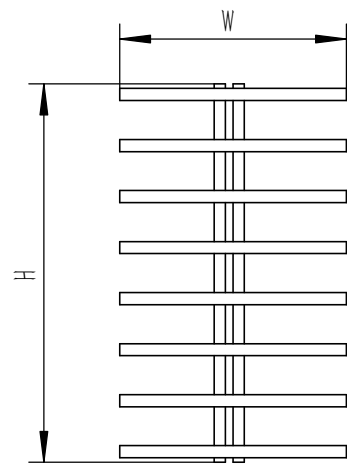

PIZZO

FRONT VIEW

SIDE VIEW

BACK VIEW

TOP VIEW

SUPPLIED INSTALLATION ACCESSORIES

BLANKING PLUG 1PCS

INSERT 4PCS

SCREW 4PCS

AIR VENT 1PCS

BRACKET 4PCS

WALL PLUG 4PCS

GRAB SCREW 4PCS

SCREW 4PCS

ALIEN KEYS 1PCS

- Vertical Mounting
- Optional 304 QUALITY STAINLESS STEEL RADIATOR (RNS-PZ610:PIZZO RADIATOR)
- POLISHED
- MAX Operational Pressure:10Bar
- Inlet/Outlet:1/2"Female Pipe Thread
- All Dimensions are in mm

Product Name	Product Cude	Height	Width	Thick Ness	Plumbing Axes Center to Center	Hanger Axes Horizontal	Hanger To Bottom of the Product	Hanger Axes Vertical	Water Volume	Empty Weight	Thermal Output
		H mm	W mm	D mm	C mm	S mm	F mm	G mm	- L	- kg	Wat- Btu/hr(Δ50°)
PIZZO	RNS-PZ610	1001	600	62	50	50	916	831			