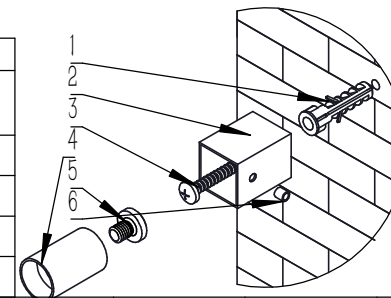

SCREW 4PCS

AIR VENT 1PCS

BRACKET 4PCS

WALL PLUG 4PCS

GRAB SCREW 4PCS

SCREW 4PCS

ALIEN KEYS 1PCS

- Vertical Mounting
- Optional 304 QUALITY STAINLESS STEEL RADIATOR (RNS-PZ610:PIZZO RADIATOR)
- POLISHED
- MAX Operational Pressure:10Bar
- Inlet/Outlet:1/2"Female Pipe Thread
- All Dimensions are in mm

Product Name	Product Cude	Height	Width	Thick Ness	Plumbing Axes Center to Center	Hanger Axes Horizontal	Hanger To Bottom of the Product	Hanger Axes Vertical	Water Volume	Empty Weight	Thermal Output
		H mm	W mm	D mm	C mm	S mm	F mm	G mm	- L	- kg	Wat- Btu/hr(Δ50°)
PIZZO	RNS-PZ610	1001	600	62	50	50	916	831			