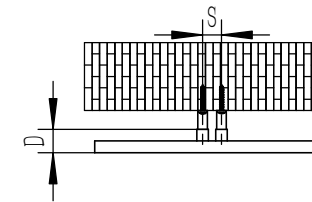

PIZZO

FRONT VIEW

SIDE VIEW

BACK VIEW

TOP VIEW

SUPPLIED INSTALLATION ACCESSORIES

BLANKING PLUG 1PCS

INSERT 4PCS

SCREW 4PCS

AIR VENT 1PCS

BRACKET 4PCS

WALL PLUG 4PCS

GRAB SCREW 4PCS

SCREW 4PCS

ALIEN KEYS 1PCS

- Vertical Mounting
- Optional 304 QUALITY STAINLESS STEEL RADIATOR (RNS-PZ610:PIZZO RADIATOR)
- POLISHED
- MAX Operational Pressure:10Bar
- Inlet/Outlet:1/2"Female Pipe Thread
- All Dimensions are in mm

Product Name	Product Cude	Height	Width	Thick Ness	Plumbing Axes Center to Center	Hanger Axes Horizontal	Hanger To Bottom of the Product	Hanger Axes Vertical	Water Volume	Empty Weight	Thermal Output
		H mm	W mm	D mm	C mm	S mm	F mm	G mm	- L	- kg	Wat- Btu/hr(Δ50°)
PIZZO	RNS-PZ610	1001	600	62	50	50	916	831			