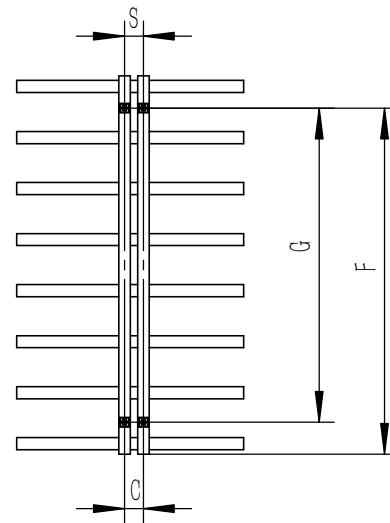

PIZZO

FRONT VIEW

SIDE VIEW

BACK VIEW

TOP VIEW

SUPPLIED INSTALLATION ACCESSORIES

BLANKING PLUG 1PCS

INSERT 4PCS

SCREW 4PCS

AIR VENT 1PCS

BRACKET 4PCS

WALL PLUG 4PCS

GRAB SCREW 4PCS

SCREW 4PCS

ALIEN KEYS 1PCS

- Vertical Mounting
- Optional 304 QUALITY STAINLESS STEEL RADIATOR (RNS-PZ610:PIZZO RADIATOR)
- POLISHED
- MAX Operational Pressure:10Bar
- Inlet/Outlet:1/2"Female Pipe Thread
- All Dimensions are in mm

Product Name	Product Cude	Height	Width	Thick Ness	Plumbing Axes Center to Center	Hanger Axes Horizontal	Hanger To Bottom of the Product	Hanger Axes Vertical	Water Volume	Empty Weight	Thermal Output
		H mm	W mm	D mm	C mm	S mm	F mm	G mm	- L	- kg	Wat- Btu/hr(Δ50°)
PIZZO	RNS-PZ610	1001	600	62	50	50	916	831			