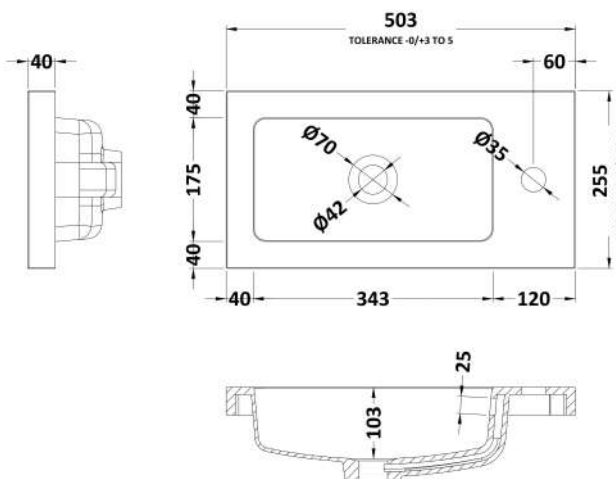

Sales Code: PMB302

Description: 500 Side Tap Basin 1Th (502.5X255x40)

### Product Dimensions

Height (mm):	255
Width (mm):	503
Depth (mm):	135
Nett Weight (kg):	8

### Packaging Dimensions

Height (mm):	305
Width (mm):	205
Depth (mm):	555
Gross Weight (kg):	8

### Outer Box Dimensions (If Applicable)

Height (mm):	
Width (mm):	
Depth (mm):	
Gross Weight (kg):	
Barcode:	5055369063031