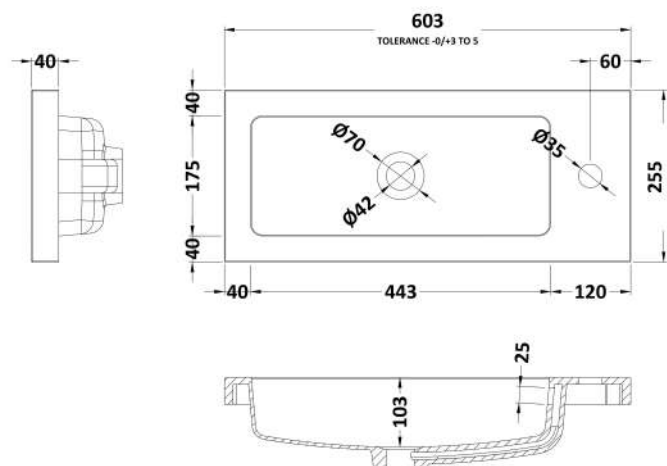

Sales Code: PMB303

Description: 600 Side Tap Basin 1Th (602.5X255x40)

Product Dimensions

Height (mm):	255
Width (mm):	603
Depth (mm):	135
Nett Weight (kg):	9

Packaging Dimensions

Height (mm):	305
Width (mm):	205
Depth (mm):	655
Gross Weight (kg):	9

Packaging Data

Box Colour:	Brown Cardboard Box - Printed
Box Qty:	1
Label Size:	100 x 50
Label Colour:	White Label
Label Qty:	2

Outer Box Dimensions (If Applicable)

Height (mm):	
Width (mm):	
Depth (mm):	
Gross Weight (kg):	
Barcode:	5055369063048

Product Details

Country of Origin:	China
Fitting Instruction:	No
Certification: CE & UKCA:	Yes WRAS: N/A WRAS No: N/A
Product Material:	Polymarble
Fixing Supplied:	No

Pans/Bidets: Trap Style: Not Applicable Includes Seat: Not Applicable

Basins: Tap Hole: One Taphole Chain Stay Hole: No
Template: Not Required Waste Type Req: Slotted
Overflow Inc: Yes Overflow Cover: Yes
Inner Bowl Depth (mm): 103mm