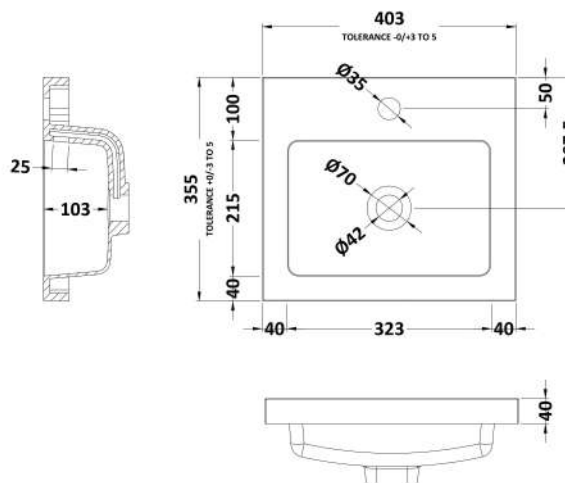

Sales Code: PMB311

Description: 400 Rear Tap Basin 1Th

Product Dimensions

| | |
|-------------------|------|
| Height (mm): | 355 |
| Width (mm): | 403 |
| Depth (mm): | 135 |
| Nett Weight (kg): | 6.01 |

Packaging Dimensions

| | |
|--------------------|------|
| Height (mm): | 550 |
| Width (mm): | 450 |
| Depth (mm): | 420 |
| Gross Weight (kg): | 6.01 |

Packaging Data

| | |
|---------------|-------------------------------|
| Box Colour: | Brown Cardboard Box - Printed |
| Box Qty: | 1 |
| Label Size: | 100 x 50 |
| Label Colour: | White Label |
| Label Qty: | 2 |

Outer Box Dimensions (If Applicable)

| | |
|--------------------|---------------|
| Height (mm): | |
| Width (mm): | |
| Depth (mm): | |
| Gross Weight (kg): | |
| Barcode: | 5055369071968 |

Product Details

Cisterns: Operating Type: Not Applicable Fittings: Not Applicable
Lever Type: Not Applicable

Basins: Tap Hole: One Taphole Chain Stay Hole: No
Template: Not Required Waste Type Req: Slotted
Overflow Inc: Yes Overflow Cover: Yes
Inner Bowl Depth (mm): 103mm