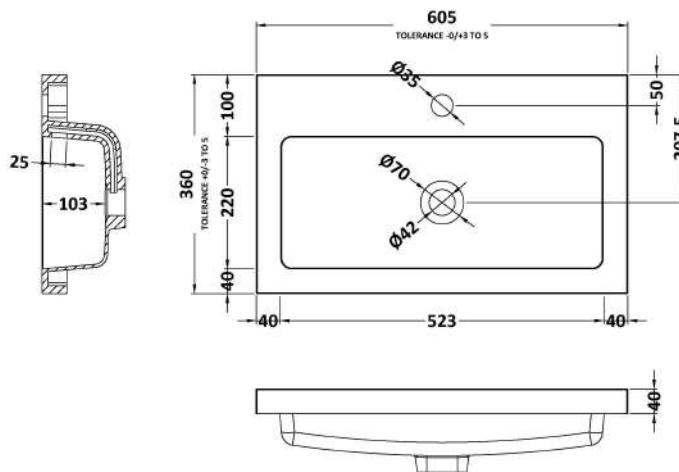

Sales Code: PMB313

Description: 600 Rear Tap Basin 1Th

Product Dimensions

| | |
|-------------------|------|
| Height (mm): | 355 |
| Width (mm): | 603 |
| Depth (mm): | 135 |
| Nett Weight (kg): | 9.66 |

Packaging Dimensions

| | |
|--------------------|------|
| Height (mm): | 410 |
| Width (mm): | 200 |
| Depth (mm): | 650 |
| Gross Weight (kg): | 9.66 |

Packaging Data

| | |
|---------------|-------------------------------|
| Box Colour: | Brown Cardboard Box - Printed |
| Box Qty: | 1 |
| Label Size: | 100 x 50 |
| Label Colour: | White Label |
| Label Qty: | 2 |

Outer Box Dimensions (If Applicable)

| | |
|--------------------|---------------|
| Height (mm): | |
| Width (mm): | |
| Depth (mm): | |
| Gross Weight (kg): | |
| Barcode: | 5055369071982 |

Product Details

Cisterns: Operating Type: Not Applicable Fittings: Not Applicable
Lever Type: Not Applicable

Basins: Tap Hole: One Taphole Chain Stay Hole: No
Template: Not Required Waste Type Req: Slotted
Overflow Inc: Yes Overflow Cover: Yes
Inner Bowl Depth (mm): 103mm