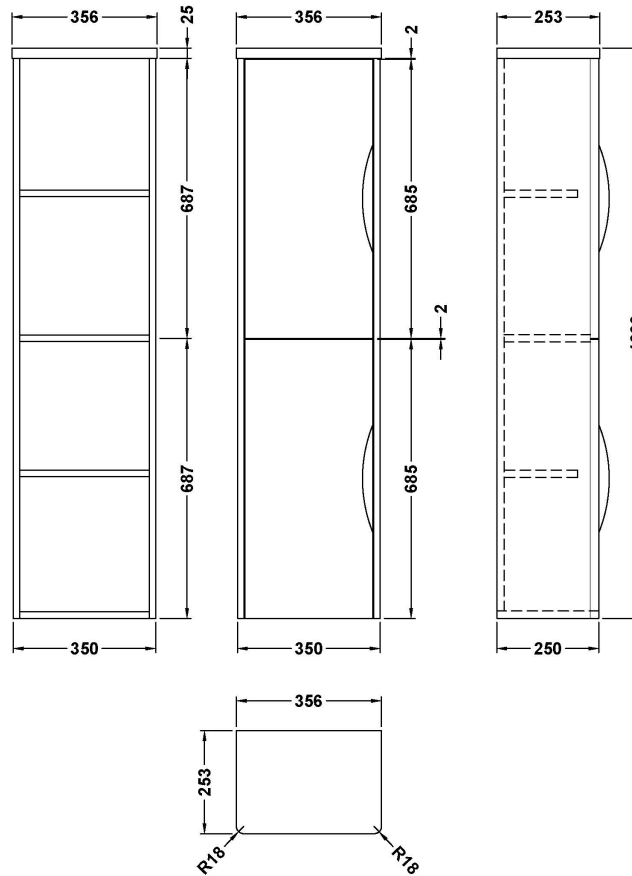

### Product Dimensions

Height (mm):	1399
Width (mm):	356
Depth (mm):	253
Nett Weight (kg):	36

### Packaging Dimensions

Height (mm):	290
Width (mm):	390
Depth (mm):	1230
Gross Weight (kg):	36

### Packaging Data

Box Colour:	Brown Cardboard Box - Printed
Box Qty:	1
Label Size:	100 x 50
Label Colour:	White Label
Label Qty:	2

### Outer Box Dimensions (If Applicable)

Height (mm):	
Width (mm):	
Depth (mm):	
Gross Weight (kg):	
Barcode:	5056462618692