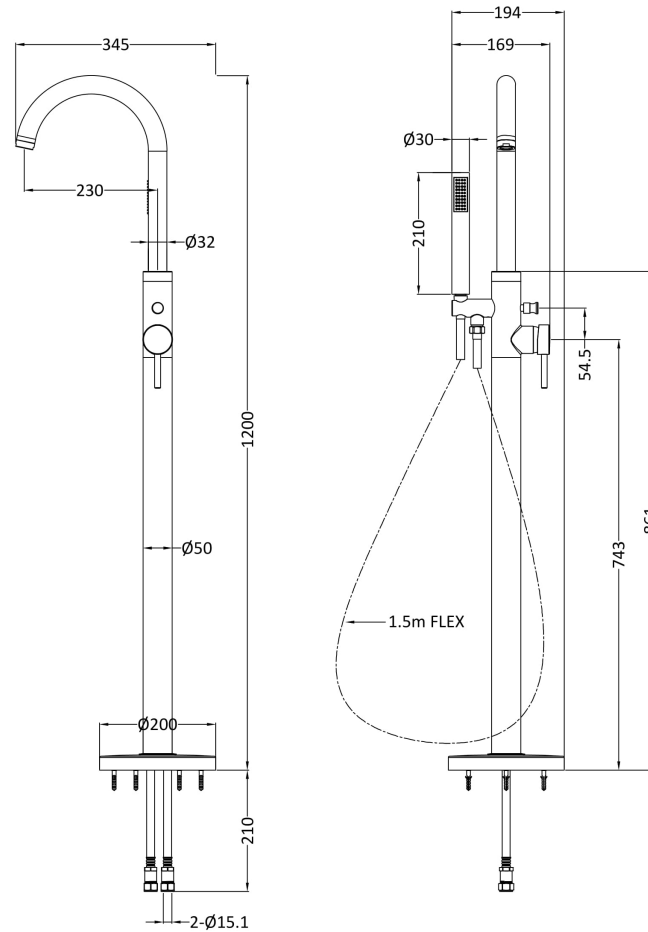

Sales Code: PN321

Description: Tec Elite Single Lever Mono Bsm

Product Dimensions

Height (mm):	1200
Width (mm):	200
Depth (mm):	345
Length (mm):	
Nett Weight (kg):	7.36

Packaging Dimensions

Height (mm):	250
Width (mm):	295
Depth (mm):	945
Gross Weight (kg):	7.36

Packaging Data

Box Colour:	White Cardboard Box
Box Qty:	1
Label Size:	100 x 50
Label Colour:	White Label
Label Qty:	2

Outer Box Dimensions (If Applicable)

Height (mm):	270
Width (mm):	930
Depth (mm):	235
Length (mm):	
Gross Weight (kg):	7
Barcode:	5055146133490

Product Details

Country of Origin:	China
Fitting Instruction:	No
Product Material:	Brass/ABS
Control Type:	Manual
Waste Included:	Waste Not Included
Waste Type:	Not Applicable
WRAS Approval: No	Approval No: N/A
Valve/Cartridge Type:	Single Lever Cartridge
Colour/Finish:	Chrome
Mount Type:	Floor Standing
Operating Pressure (bar):	1

Flow Rates: (Litres Per Min)	0.1 bar: 2.2	0.5 bar: 6.7	1 bar: 9.5	2 bar: 13.5	3 bar: 16.5
Pipe Size:	15 mm (1/2" Bsp)				
Pipe Centres:	N/A				