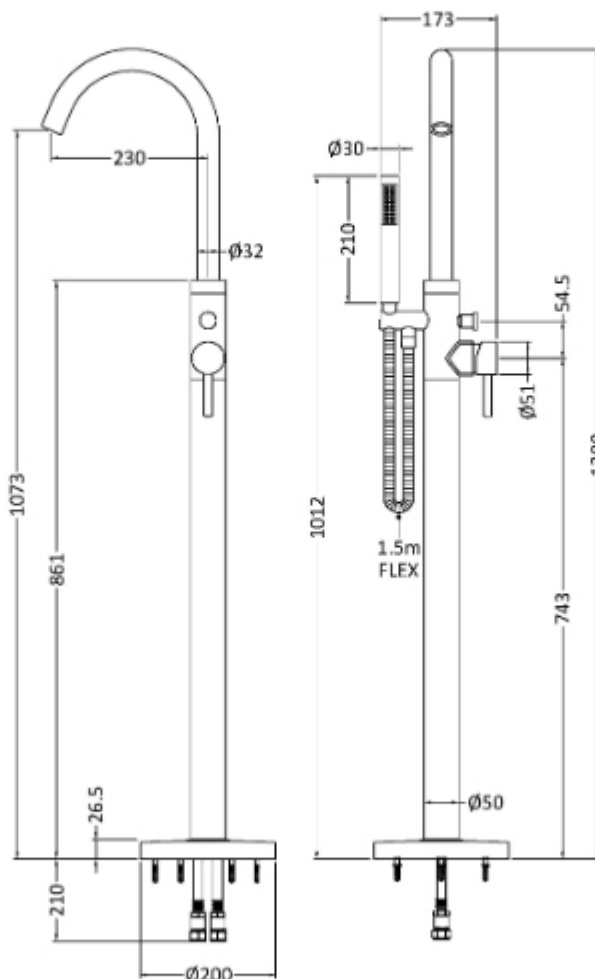

### Product Dimensions

Height (mm):	1200
Width (mm):	200
Depth (mm):	345
Length (mm):	
Nett Weight (kg):	7.36

### Packaging Dimensions

Height (mm):	250
Width (mm):	295
Depth (mm):	945
Gross Weight (kg):	7.36

### Outer Box Dimensions (If Applicable)

Height (mm):	270
Width (mm):	930
Depth (mm):	235
Length (mm):	
Gross Weight (kg):	7
Barcode:	5055146133490

### Product Details

Country of Origin:	China
Fitting Instruction:	No
Product Material:	Brass/ABS
Control Type:	Manual
Waste Included:	Waste Not Included
Waste Type:	Not Applicable
WRAS Approval:	No
Approval No:	N/A
Valve/Cartridge Type:	Single Lever Cartridge
Colour/Finish:	Chrome
Mount Type:	Floor Standing
Operating Pressure (bar):	1
Flow Rates: (Litres Per Min)	0.1 bar: 2.2 0.5 bar: 6.7 1 bar: 9.5 2 bar: 13.5 3 bar: 16.5
Pipe Size:	15 mm
Pipe Centres:	N/A