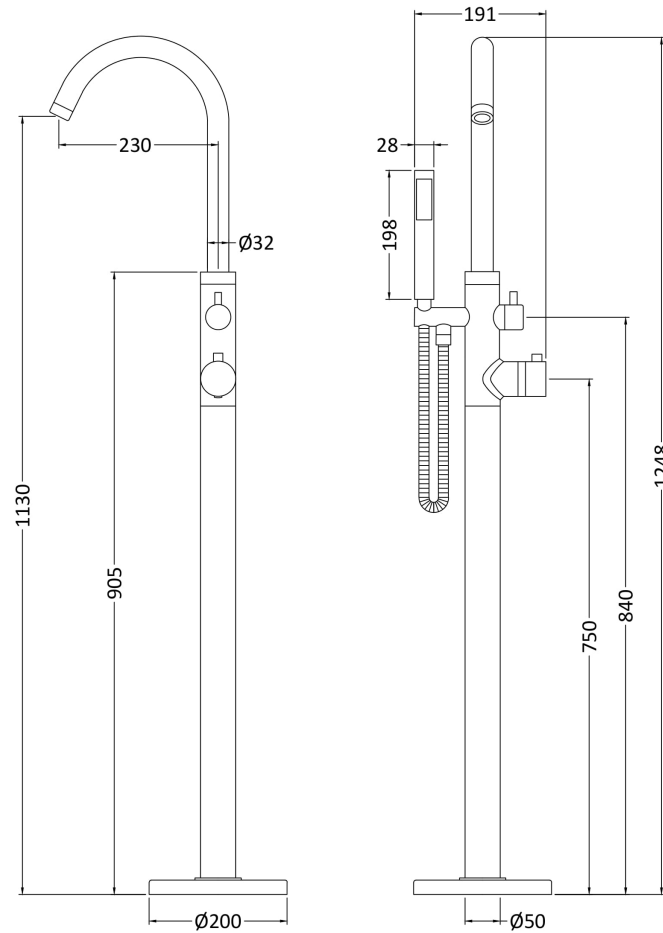

Sales Code: PN322

Description: Tec Thermo Single Lever Mono Bsm

Product Dimensions

Height (mm):	1248
Width (mm):	200
Depth (mm):	330
Length (mm):	
Nett Weight (kg):	8.93

Packaging Dimensions

Height (mm):	130
Width (mm):	285
Depth (mm):	960
Gross Weight (kg):	8.93

Packaging Data

Box Colour:	White Cardboard Box
Box Qty:	1
Label Size:	100 x 50
Label Colour:	White Label
Label Qty:	2

Outer Box Dimensions (If Applicable)

Height (mm):	270
Width (mm):	980
Depth (mm):	235
Length (mm):	
Gross Weight (kg):	9
Barcode:	5055146141396

Product Details

Country of Origin:	China
Fitting Instruction:	No
Product Material:	Brass/ABS
Control Type:	Manual
Waste Included:	Waste Not Included
Waste Type:	Not Applicable
WRAS Approval: No	Approval No: N/A
Valve/Cartridge Type:	Single Lever Cartridge
Colour/Finish:	Chrome
Mount Type:	Floor Standing
Operating Pressure (bar):	2
Flow Rates: (Litres Per Min)	0.1 bar: N/A 0.5 bar: N/A 1 bar: N/A 2 bar: 12 3 bar: 15
Pipe Size:	15 mm (1/2" Bsp)
Pipe Centres:	N/A