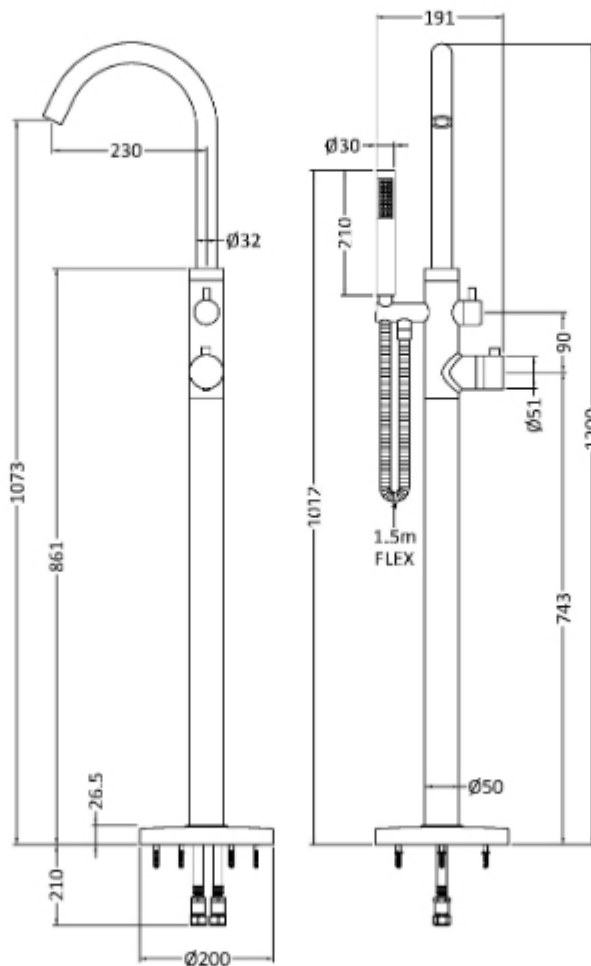

Sales Code: PN322

Description: Tec Thermo Single Lever Mono Bam

Product Dimensions

Height (mm):	1248
Width (mm):	200
Depth (mm):	330
Length (mm):	
Nett Weight (kg):	8.93

Packaging Dimensions

Height (mm):	130
Width (mm):	285
Depth (mm):	960
Gross Weight (kg):	8.93

Packaging Data

Box Colour:	White Cardboard Box
Box Qty:	1
Label Size:	100 x 50
Label Colour:	White Label
Label Qty:	2

Outer Box Dimensions (If Applicable)

Height (mm):	270
Width (mm):	980
Depth (mm):	235
Length (mm):	
Gross Weight (kg):	9
Barcode:	5055146141396

Product Details

Country of Origin:	China
Fitting Instruction:	No
Product Material:	Brass/ABS
Control Type:	Manual
Waste Included:	Waste Not Included
Waste Type:	Not Applicable
WRAS Approval: No	Approval No: N/A
Valve/Cartridge Type:	Single Lever Cartridge
Colour/Finish:	Chrome
Mount Type:	Floor Standing
Operating Pressure (bar):	2
Flow Rates: (Litres Per Min)	0.1 bar: N/A 0.5 bar: N/A 1 bar: N/A 2 bar: 12 3 bar: 15
Pipe Size:	15 mm
Pipe Centres:	N/A