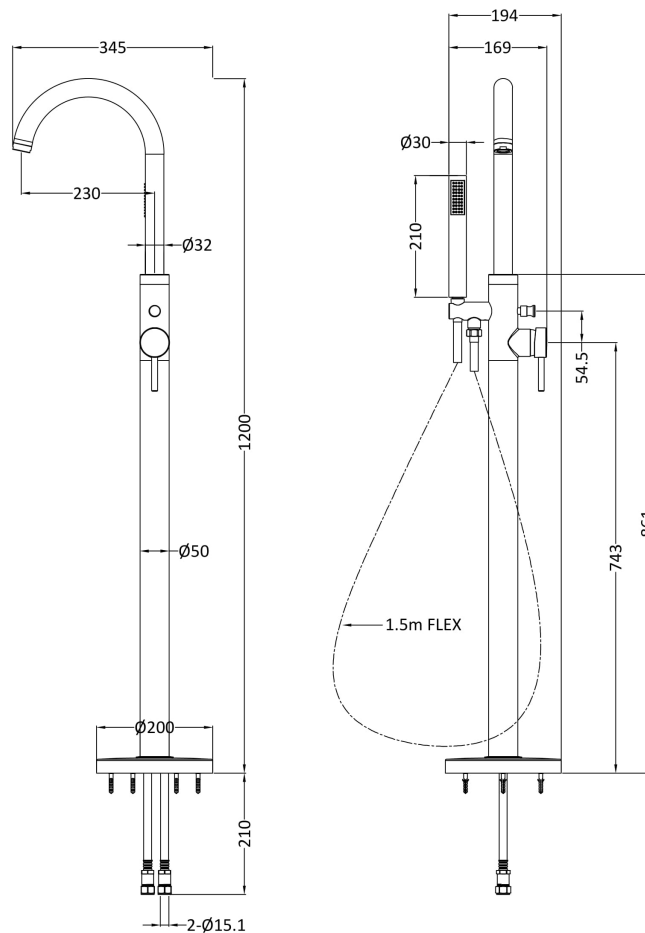

Sales Code: PN421

Description: Tec Elite Single Lever Mono Bsm

Product Dimensions

Height (mm):	1200
Width (mm):	200
Depth (mm):	345
Length (mm):	
Nett Weight (kg):	7.36

Packaging Dimensions

Height (mm):	250
Width (mm):	295
Depth (mm):	945
Gross Weight (kg):	7.36

Packaging Data

Box Colour:	White Cardboard Box
Box Qty:	1
Label Size:	100 x 50
Label Colour:	White Label
Label Qty:	2

Outer Box Dimensions (If Applicable)

Height (mm):	270
Width (mm):	930
Depth (mm):	235
Length (mm):	
Gross Weight (kg):	7
Barcode:	5056462659060

Product Details

Country of Origin:	China
Fitting Instruction:	No
Product Material:	Brass/ABS
Control Type:	Manual
Waste Included:	Waste Not Included
Waste Type:	Not Applicable
WRAS Approval: No	Approval No: N/A
Valve/Cartridge Type:	Single Lever Cartridge
Colour/Finish:	Matt Black
Mount Type:	Floor Standing
Operating Pressure (bar):	1

Flow Rates: (Litres Per Min)	0.1 bar: 2.2	0.5 bar: 6.7	1 bar: 9.5	2 bar: 13.5	3 bar: 16.5
Pipe Size:	15 mm (1/2" Bsp)				
Pipe Centres:	N/A				