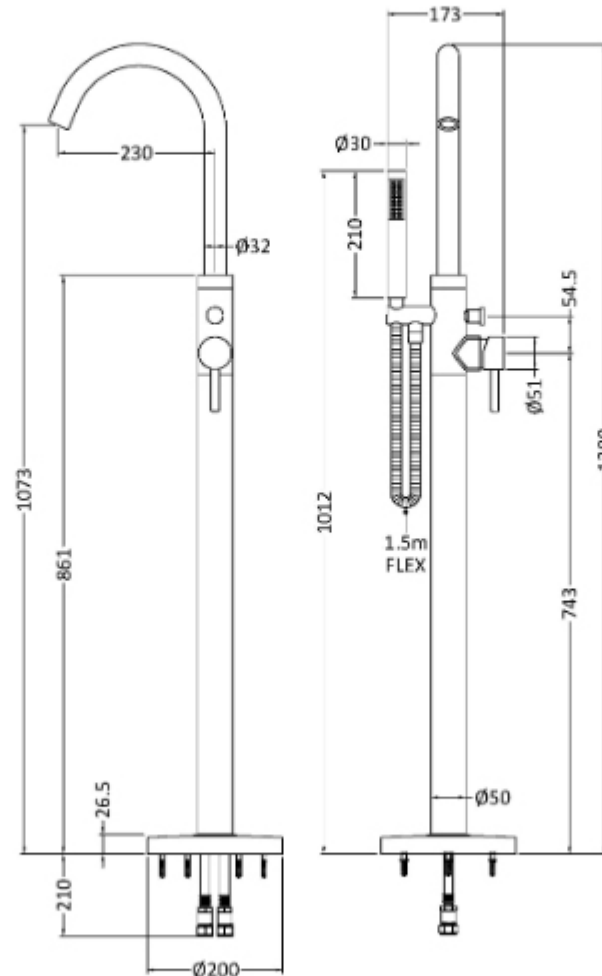

Sales Code: PN421

Description: Tec Elite Single Lever Mono Bam

Product Dimensions

Height (mm):	1200
Width (mm):	200
Depth (mm):	345
Length (mm):	
Nett Weight (kg):	7.36

Packaging Dimensions

Height (mm):	250
Width (mm):	295
Depth (mm):	945
Gross Weight (kg):	7.36

Packaging Data

Box Colour:	White Cardboard Box
Box Qty:	1
Label Size:	100 x 50
Label Colour:	White Label
Label Qty:	2

Outer Box Dimensions (If Applicable)

Height (mm):	270
Width (mm):	930
Depth (mm):	235
Length (mm):	
Gross Weight (kg):	7
Barcode:	5056462659060

Product Details

Country of Origin:	China
Fitting Instruction:	No
Product Material:	Brass/ABS
Control Type:	Manual
Waste Included:	Waste Not Included
Waste Type:	Not Applicable
WRAS Approval:	Approval No: N/A
Valve/Cartridge Type:	Single Lever Cartridge
Colour/Finish:	Matt Black
Mount Type:	Floor Standing
Operating Pressure (bar):	1
Flow Rates: (Litres Per Min)	0.1 bar: 2.2 0.5 bar: 6.7 1 bar: 9.5 2 bar: 13.5 3 bar: 16.5
Pipe Size:	15 mm
Pipe Centres:	N/A