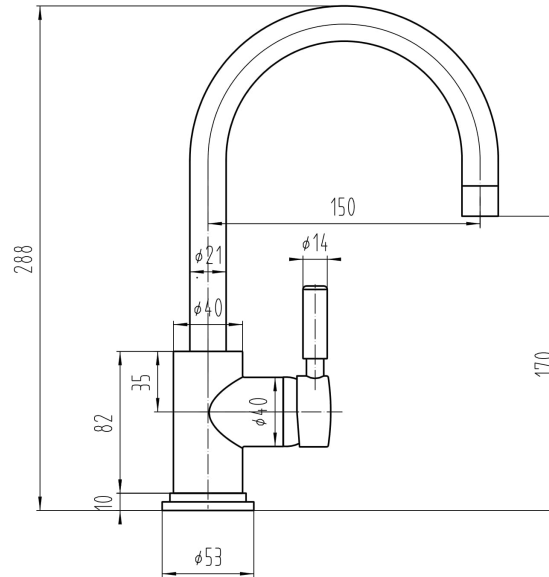

**Sales Code:** PN480

**Description:** Tec Single Lever Side Action Basin Mixer

**Product Dimensions**

Height (mm):	292
Width (mm):	50
Depth (mm):	190
Length (mm):	
Nett Weight (kg):	1.6

**Packaging Dimensions**

Height (mm):	85
Width (mm):	185
Depth (mm):	270
Gross Weight (kg):	1.6

**Packaging Data**

Box Colour:	White Cardboard Box
Box Qty:	1
Label Size:	100 x 50
Label Colour:	White Label
Label Qty:	2

**Outer Box Dimensions (If Applicable)**

Height (mm):	400
Width (mm):	280
Depth (mm):	560
Length (mm):	
Gross Weight (kg):	
Barcode:	5056462659084

**Product Details**

Country of Origin:	China
Fitting Instruction:	No
Product Material:	Brass
Control Type:	Manual
Waste Included:	Waste Included
Waste Type:	Push Button
WRAS Approval:	No
Approval No:	N/A
Valve/Cartridge Type:	Single Lever Cartridge
Colour/Finish:	Matt Black
Mount Type:	Deck
Operating Pressure (bar):	0.1
Flow Rates: (Litres Per Min)	0.1 bar: 3    0.5 bar: 6    1 bar: 8    2 bar: 12    3 bar: 16
Pipe Size:	15 mm (1/2" Bsp)
Pipe Centres:	Not Applicable