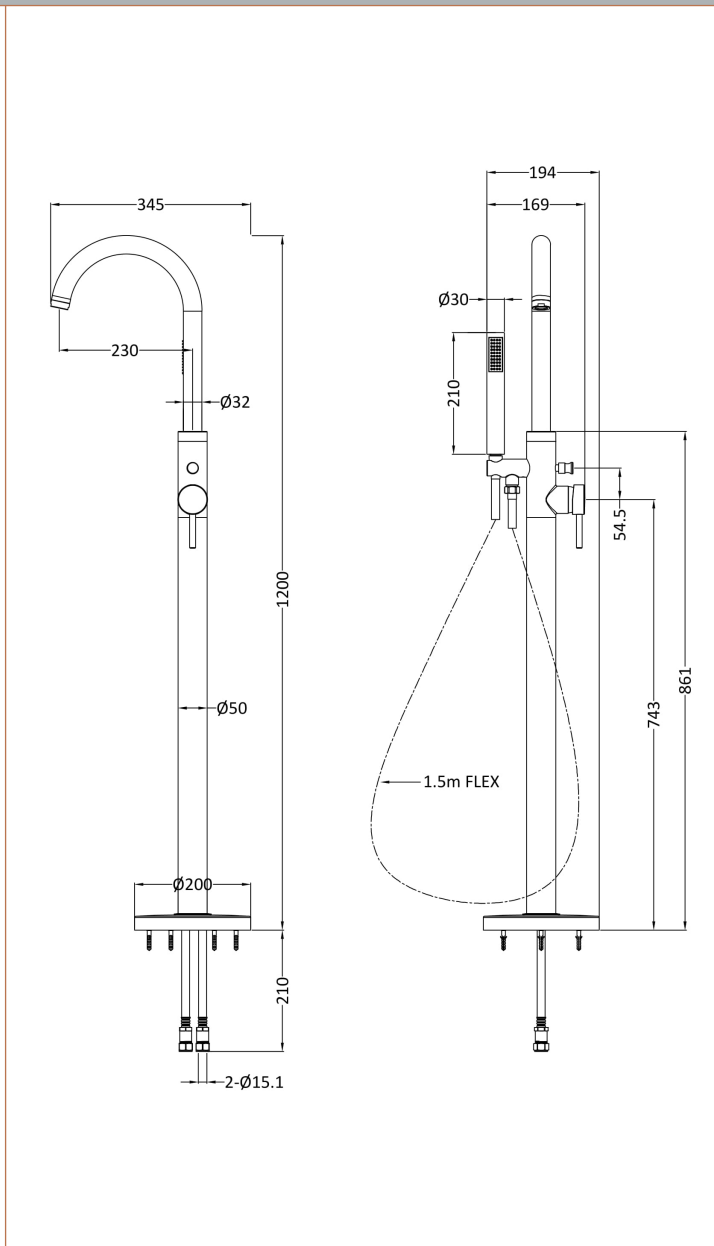

### Product Dimensions

Height (mm):	1200
Width (mm):	200
Depth (mm):	345
Length (mm):	
Nett Weight (kg):	7.36

### Packaging Dimensions

Height (mm):	250
Width (mm):	295
Depth (mm):	945
Gross Weight (kg):	7.36

### Outer Box Dimensions (If Applicable)

Height (mm):	270
Width (mm):	930
Depth (mm):	235
Length (mm):	
Gross Weight (kg):	7
Barcode:	5056462659053

Flow Rates: (Litres Per Min)	0.1 bar: 2.2	0.5 bar: 6.7	1 bar: 9.5	2 bar: 13.5	3 bar: 16.5
Pipe Size:	15 mm (1/2" Bsp)				
Pipe Centres:	N/A				