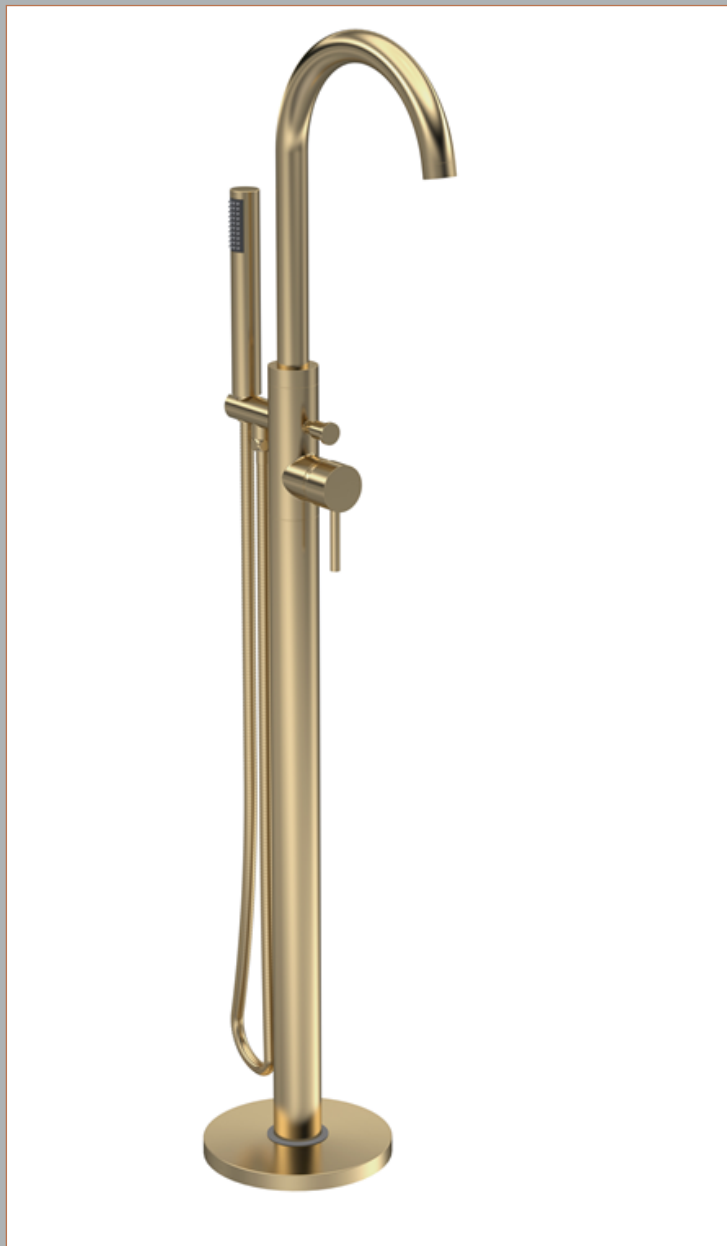

Sales Code: PN821

Description: Tec Elite Single Lever Mono Bsm

### Product Dimensions

Height (mm):	1200
Width (mm):	200
Depth (mm):	345
Length (mm):	
Nett Weight (kg):	7.36

### Packaging Dimensions

Height (mm):	250
Width (mm):	295
Depth (mm):	945
Gross Weight (kg):	7.36

### Outer Box Dimensions (If Applicable)

Height (mm):	270
Width (mm):	930
Depth (mm):	235
Length (mm):	
Gross Weight (kg):	7
Barcode:	5056462659053