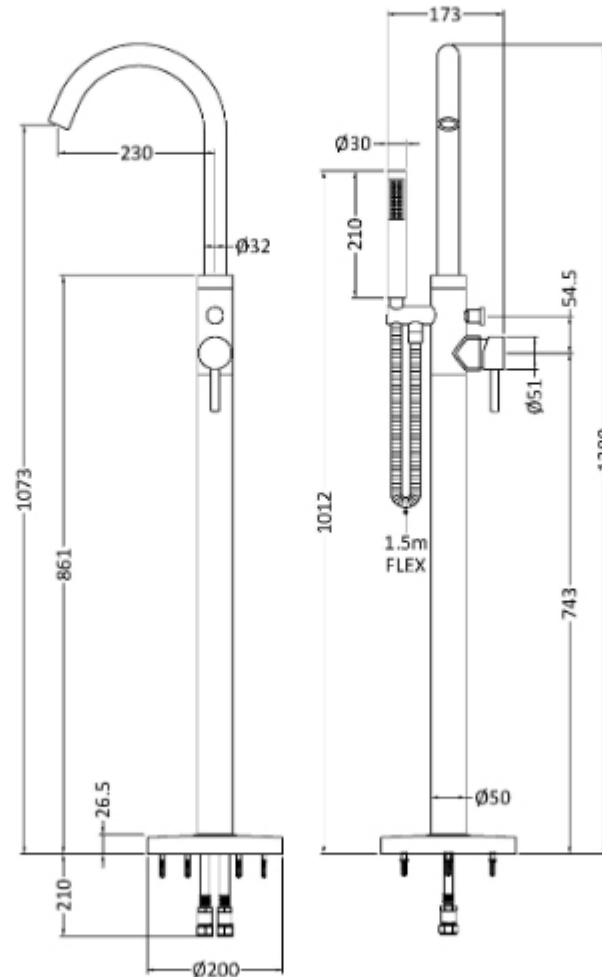

### Product Dimensions

Height (mm):	1200
Width (mm):	200
Depth (mm):	345
Length (mm):	
Nett Weight (kg):	7.36

### Packaging Dimensions

Height (mm):	250
Width (mm):	295
Depth (mm):	945
Gross Weight (kg):	7.36

### Outer Box Dimensions (If Applicable)

Height (mm):	270
Width (mm):	930
Depth (mm):	235
Length (mm):	
Gross Weight (kg):	7
Barcode:	5056462659053

### Product Details

Country of Origin:	China
Fitting Instruction:	No
Product Material:	Brass/ABS
Control Type:	Manual
Waste Included:	Waste Not Included
Waste Type:	Not Applicable
WRAS Approval:	No
Approval No:	N/A
Valve/Cartridge Type:	Single Lever Cartridge
Colour/Finish:	Brushed Brass
Mount Type:	Floor Standing
Operating Pressure (bar):	1
Flow Rates: (Litres Per Min)	0.1 bar: 2.2 0.5 bar: 6.7 1 bar: 9.5 2 bar: 13.5 3 bar: 16.5
Pipe Size:	15 mm
Pipe Centres:	N/A