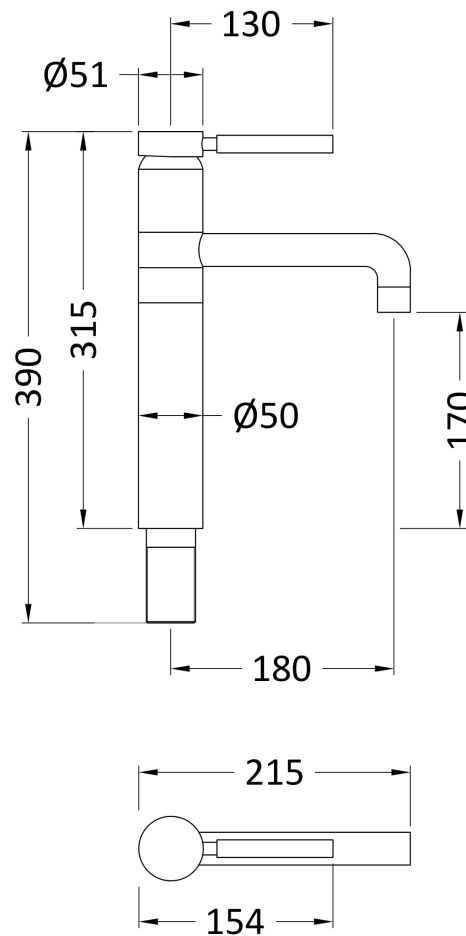

### Product Dimensions

Height (mm):	315
Width (mm):	55
Depth (mm):	220
Length (mm):	
Nett Weight (kg):	2.89

### Packaging Dimensions

Height (mm):	60
Width (mm):	220
Depth (mm):	410
Gross Weight (kg):	2.89

### Outer Box Dimensions (If Applicable)

Height (mm):	330
Width (mm):	230
Depth (mm):	420
Length (mm):	
Gross Weight (kg):	12
Barcode:	5056462659091

Flow Rates: (Litres Per Min)	0.1 bar: 4.6	0.5 bar: 9.5	1 bar: 13.5	2 bar: 119	3 bar: 23.4
Pipe Size:	15 mm (1/2" Bsp)				
Pipe Centres:	N/A				