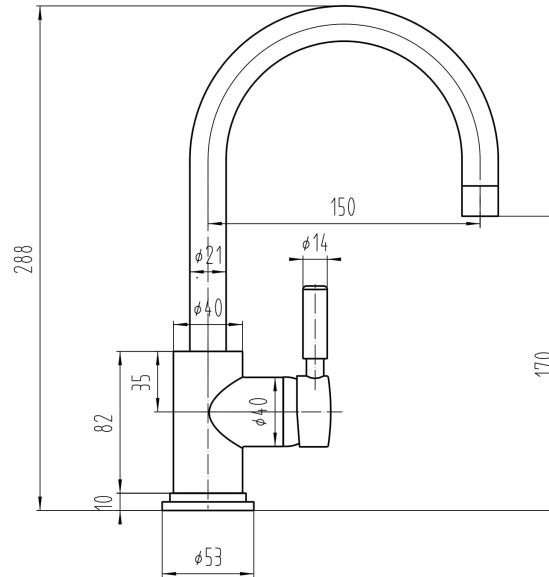

Sales Code: PN880

Description: Tec Single Lever Side Action Basin Mixer

Product Dimensions

| | |
|-------------------|-----|
| Height (mm): | 292 |
| Width (mm): | 50 |
| Depth (mm): | 190 |
| Length (mm): | |
| Nett Weight (kg): | 1.6 |

Packaging Dimensions

| | |
|--------------------|-----|
| Height (mm): | 85 |
| Width (mm): | 185 |
| Depth (mm): | 270 |
| Gross Weight (kg): | 1.6 |

Packaging Data

| | |
|---------------|---------------------|
| Box Colour: | White Cardboard Box |
| Box Qty: | 1 |
| Label Size: | 100 x 50 |
| Label Colour: | White Label |
| Label Qty: | 2 |

Outer Box Dimensions (If Applicable)

| | |
|--------------------|---------------|
| Height (mm): | 400 |
| Width (mm): | 280 |
| Depth (mm): | 560 |
| Length (mm): | |
| Gross Weight (kg): | |
| Barcode: | 5056462659077 |

Product Details

| | |
|------------------------------|--|
| Country of Origin: | China |
| Fitting Instruction: | No |
| Product Material: | Brass |
| Control Type: | Manual |
| Waste Included: | Waste Included |
| Waste Type: | Push Button |
| WRAS Approval: | Approval No: N/A |
| Valve/Cartridge Type: | Single Lever Cartridge |
| Colour/Finish: | Brushed Brass |
| Mount Type: | Deck |
| Operating Pressure (bar): | 0.1 |
| Flow Rates: (Litres Per Min) | 0.1 bar: 3 0.5 bar: 6 1 bar: 8 2 bar: 12 3 bar: 16 |
| Pipe Size: | 15 mm (1/2" Bsp) |
| Pipe Centres: | Not Applicable |