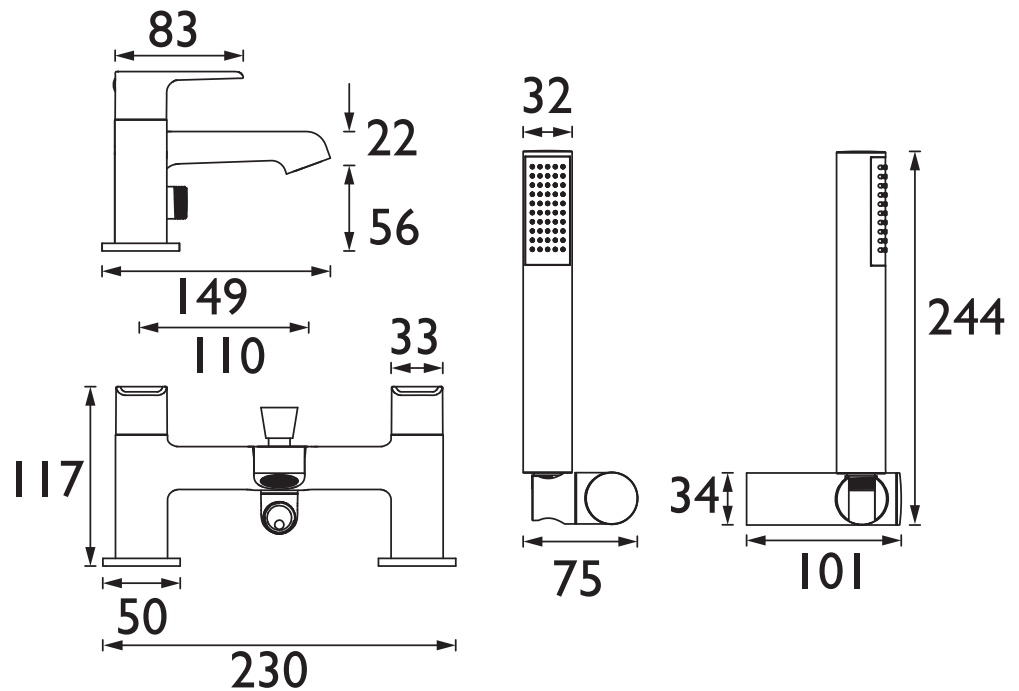

### Features:

- Long life 1/4 turn ceramic disc valves for added durability and smooth control.
- Robust metal fixing nut to secure the tap in place reducing the risk of loosening over time.
- Rub clean handset - limescale and debris build-up is quickly and easily removed by rubbing a finger or a cloth over the nozzles.
- A hard-wearing, flawless, scratch resistant chrome finish that lasts for years. Salt spray tested to ensure added durability.
- 10-year parts and 1 year labour guarantee for peace of mind.
- Co-ordinating Bathroom taps available.

### Specification

Product Type:	Bathroom Taps
Main Construction Material:	Brass
Mount Type:	Deck
Handle Type:	Lever
Connection Inlet:	3/4" BSP
Connection Outlet:	M24 Recessed Aerator
Number of Tap Holes:	2
Valve/Cartridge Type:	3/4" Ceramic Disc Valve
Plumbing System Requirements:	Suitable for all plumbing systems
Minimum Dynamic Pressure (bar):	0.2 bar
Maximum Dynamic Pressure (bar):	5 bar
Maximum Hot Water Temperature °C:	60°C
Maximum Static Pressure (bar):	10 bar
Flow Type:	Single
Isolation Included:	No

### Dimensions (measurements in mm)