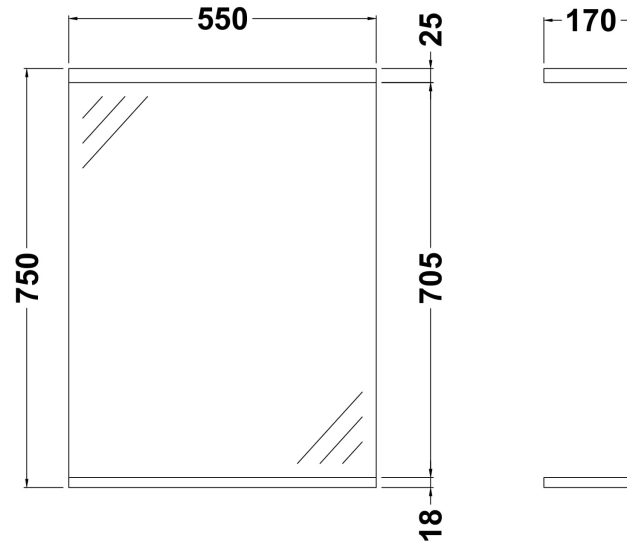

Sales Code: PRC112

Description: 550 Pr Mirror W/ 1 Light

**Product Dimensions**

Height (mm):	750
Width (mm):	550
Depth (mm):	170
Nett Weight (kg):	13.17

**Packaging Dimensions**

Height (mm):	70
Width (mm):	575
Depth (mm):	745
Gross Weight (kg):	13.17

**Packaging Data**

Box Colour:	Brown Cardboard Box - Printed
Box Qty:	1
Label Size:	100 x 50
Label Colour:	Not Applicable
Label Qty:	0

**Outer Box Dimensions (If Applicable)**

Height (mm):	
Width (mm):	
Depth (mm):	
Gross Weight (kg):	
Barcode:	5055369058426

**Product Details**

Country of Origin:	China
Fitting Instruction:	No
CE Certification:	No
FSC Certified Materials:	
Colour:	Gloss White
Construction Method:	Cam & Wood Dowel
Construction Type:	Flat-Pack
Cabinet Finish:	MFC Painted Gloss
Fascia Finish:	Mdf Painted Gloss
Cabinet Thickness (mm):	
Fascia Thickness (mm):	18
Drawer Included:	No
Drawer Type:	Not Applicable
No of Shelves:	0
Hinge Type:	Not Applicable
Hinge Included:	No
Adjustable Legs:	No, Not Required
Fixings Included:	Yes
Handle Style:	Not Applicable
Waste Shroud:	Not Applicable
Handle Included:	No, Not Required
Handle Type:	Not Applicable