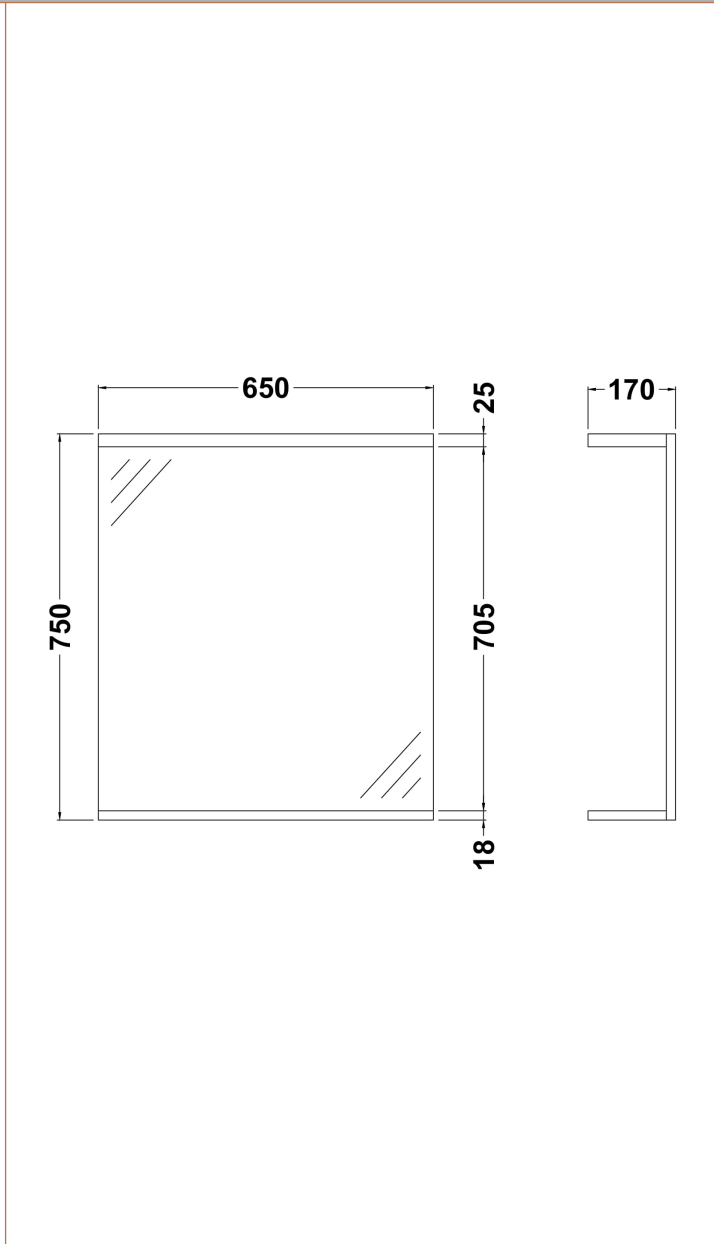

Sales Code: PRC113

Description: 650 Pr Mirror W/ 1 Light

### Product Dimensions

Height (mm):	750
Width (mm):	650
Depth (mm):	170
Nett Weight (kg):	15.73

### Packaging Dimensions

Height (mm):	70
Width (mm):	675
Depth (mm):	745
Gross Weight (kg):	15.73

### Outer Box Dimensions (If Applicable)

Height (mm):	
Width (mm):	
Depth (mm):	
Gross Weight (kg):	
Barcode:	5055369058440