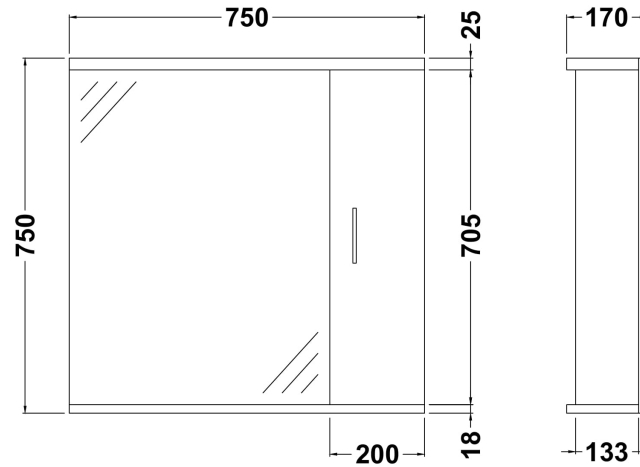

Sales Code: PRC114

Description: 750 Pr Mirror W/ 2 Lights

### Product Dimensions

Height (mm):	750
Width (mm):	750
Depth (mm):	170
Nett Weight (kg):	21.92

### Packaging Dimensions

Height (mm):	195
Width (mm):	775
Depth (mm):	780
Gross Weight (kg):	21.92

### Outer Box Dimensions (If Applicable)

Height (mm):	
Width (mm):	
Depth (mm):	
Gross Weight (kg):	
Barcode:	5055369058457