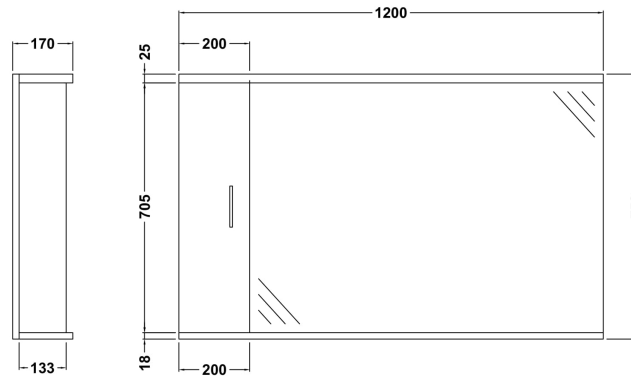

Sales Code: PRC117

Description: 1200 Pr Mirror W/ 3 Lights

Product Dimensions

Height (mm):	750
Width (mm):	1200
Depth (mm):	170
Nett Weight (kg):	33

Packaging Dimensions

Height (mm):	195
Width (mm):	1225
Depth (mm):	780
Gross Weight (kg):	33

Packaging Data

Box Colour:	Brown Cardboard Box - Printed
Box Qty:	1
Label Size:	100 x 50
Label Colour:	Not Applicable
Label Qty:	0

Outer Box Dimensions (If Applicable)

Height (mm):	
Width (mm):	
Depth (mm):	
Gross Weight (kg):	
Barcode:	5055275830291

Product Details

Country of Origin:	China
Fitting Instruction:	No
CE Certification:	No
FSC Certified Materials:	
Colour:	Gloss White
Construction Method:	Cam & Wood Dowel
Construction Type:	Rigid
Cabinet Finish:	MFC Painted Gloss
Fascia Finish:	Mdf Painted Gloss
Cabinet Thickness (mm):	
Fascia Thickness (mm):	18
Drawer Included:	No
Drawer Type:	Not Applicable
No of Shelves:	2
Hinge Type:	95 Degree Clip-On Soft Close
Hinge Included:	Yes
Adjustable Legs:	No, Not Required
Fixings Included:	Yes
Handle Style:	Modern
Waste Shroud:	Not Applicable
Handle Included:	Yes
Handle Type:	D-Shape