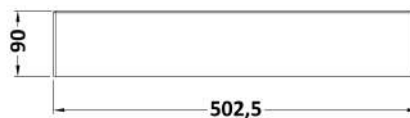

Sales Code: PRC141B

Description: 500 2 In 1 Wc/Basin Unit

Packaging Details

Barcode: 5056462627007

Sales Code: PRC141

Description: 500X300 Pr W.C. Unit

Product Dimensions

Height (mm):	766
Width (mm):	500
Depth (mm):	300
Nett Weight (kg):	15.72

Packaging Dimensions

Height (mm):	325
Width (mm):	525
Depth (mm):	810
Gross Weight (kg):	15.72

Packaging Data

Box Colour:	Brown Cardboard Box - Printed
Box Qty:	1
Label Size:	100 x 50
Label Colour:	Not Applicable
Label Qty:	0

Outer Box Dimensions (If Applicable)

Height (mm):	
Width (mm):	
Depth (mm):	
Gross Weight (kg):	
Barcode:	5055275830055

Product Details

Country of Origin:	China
Fitting Instruction:	No
CE & UKCA:	N/A
FSC Certified Materials:	Yes
Colour:	Gloss White
Construction Method:	Cam & Wood Dowel
Construction Type:	Rigid
Cabinet Finish:	MFC Painted Gloss
Fascia Finish:	Mdf Painted Gloss
Cabinet Thickness (mm):	16
Fascia Thickness (mm):	18
Drawer Included:	No
Drawer Type:	Not Applicable
No of Shelves:	0
Hinge Type:	Not Applicable
Hinge Included:	No
Adjustable Legs:	No
Fixings Included:	No
Handle Style:	Not Applicable
Waste Shroud:	No
Handle Included:	No
Handle Type:	Not Applicable

Sales Code: PMB023

Description: 2 In 1 Polymarble Basin 503 X 305 Fw

Product Dimensions

Height (mm):	90
Width (mm):	503
Depth (mm):	305
Nett Weight (kg):	10.5

Packaging Dimensions

Height (mm):	90
Width (mm):	525
Depth (mm):	380
Gross Weight (kg):	11