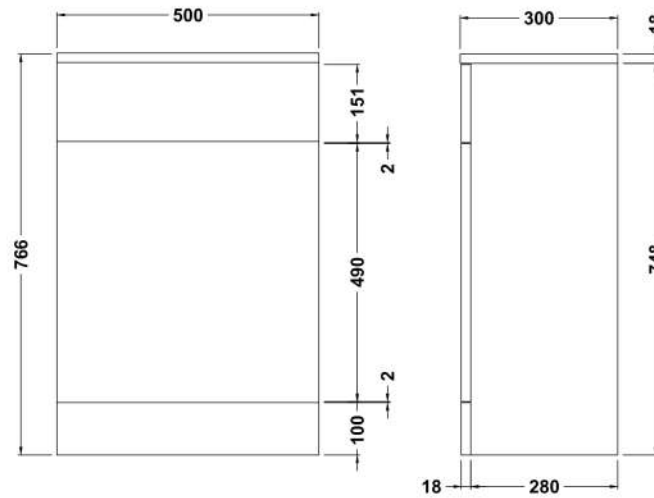

Sales Code: PRC141B

Description: 500 2 In 1 Wc/Basin Unit

Packaging Details

Barcode: 5056462627007

Sales Code: PRC141

Description: 500X300 Pr W.C. Unit

Product Dimensions

Height (mm):	766
Width (mm):	500
Depth (mm):	300
Nett Weight (kg):	15.72

Packaging Dimensions

Height (mm):	325
Width (mm):	525
Depth (mm):	810
Gross Weight (kg):	15.72

Packaging Data

Box Colour:	Brown Cardboard Box - Printed
Box Qty:	1
Label Size:	100 x 50
Label Colour:	Not Applicable
Label Qty:	0

Sales Code: PMB023

Description: 2 In 1 Polymarble Basin 503 X 305 Fw

Product Dimensions

Height (mm):	90
Width (mm):	503
Depth (mm):	305
Nett Weight (kg):	10.5

Packaging Dimensions

Height (mm):	90
Width (mm):	525
Depth (mm):	380
Gross Weight (kg):	11

Packaging Data

Box Colour:	Brown Cardboard Box - Printed
Box Qty:	1
Label Size:	100 x 50
Label Colour:	White Label
Label Qty:	2

Outer Box Dimensions (If Applicable)

Height (mm):	
Width (mm):	
Depth (mm):	
Gross Weight (kg):	
Barcode:	5056211897248