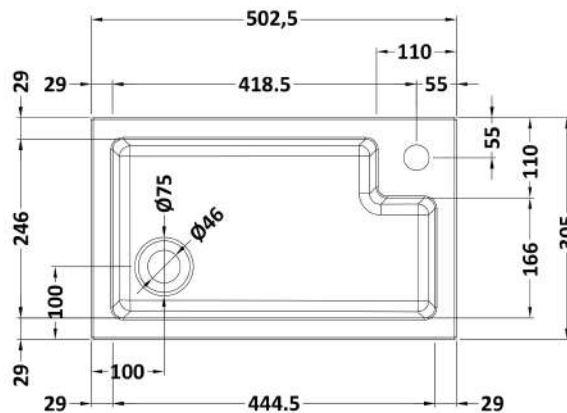

Packaging Dimensions

Height (mm):	325
Width (mm):	525
Depth (mm):	810
Gross Weight (kg):	15.72

Packaging Data

Box Colour:	Brown Cardboard Box - Printed
Box Qty:	1
Label Size:	100 x 50
Label Colour:	Not Applicable
Label Qty:	0

Outer Box Dimensions (If Applicable)

Height (mm):	
Width (mm):	
Depth (mm):	
Gross Weight (kg):	
Barcode:	5055275830055

Product Details

Country of Origin:	China
Fitting Instruction:	No
CE & UKCA:	N/A
FSC Certified Materials:	Yes
Colour:	Gloss White
Construction Method:	Cam & Wood Dowel
Construction Type:	Rigid
Cabinet Finish:	MFC Painted Gloss
Fascia Finish:	Mdf Painted Gloss
Cabinet Thickness (mm):	16
Fascia Thickness (mm):	18
Drawer Included:	No
Drawer Type:	Not Applicable
No of Shelves:	0
Hinge Type:	Not Applicable
Hinge Included:	No
Adjustable Legs:	No
Fixings Included:	No
Handle Style:	Not Applicable
Waste Shroud:	No
Handle Included:	No
Handle Type:	Not Applicable

Sales Code: PMB023

Description: 2 In 1 Polymarble Basin 503 X 305 Fw

Product Dimensions

Height (mm):	90
Width (mm):	503
Depth (mm):	305
Nett Weight (kg):	10.5

Packaging Dimensions

Height (mm):	90
Width (mm):	525
Depth (mm):	380
Gross Weight (kg):	11

Packaging Data

Box Colour:	Brown Cardboard Box - Printed
Box Qty:	1
Label Size:	100 x 50
Label Colour:	White Label
Label Qty:	2

Outer Box Dimensions (If Applicable)

Height (mm):	
Width (mm):	
Depth (mm):	
Gross Weight (kg):	
Barcode:	5056211897248