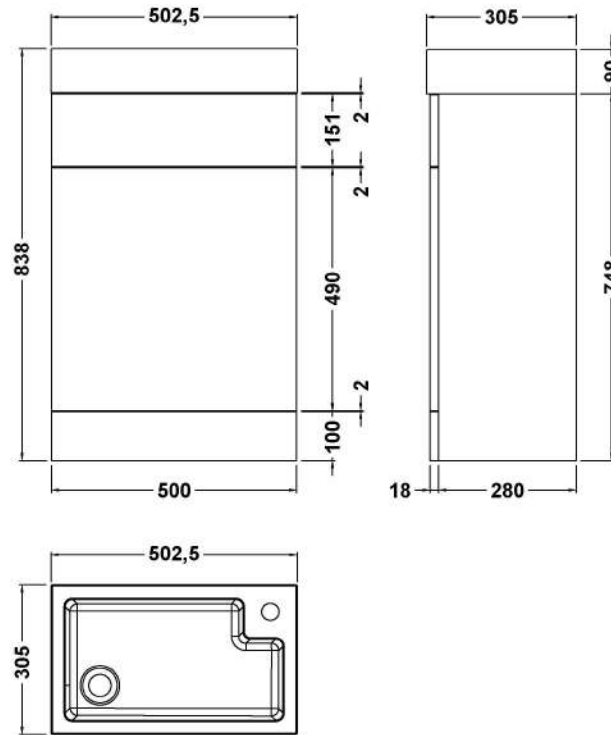

Sales Code: PRC141B

Description: 500 2 In 1 Wc/Basin Unit

Packaging Details

Barcode: 5056462627007

Sales Code: PRC141

Description: 500X300 Pr W.C. Unit

Product Dimensions

Height (mm):	766
Width (mm):	500
Depth (mm):	300
Nett Weight (kg):	15.72

Packaging Dimensions

Height (mm):	325
Width (mm):	525
Depth (mm):	810
Gross Weight (kg):	15.72

Packaging Data

Box Colour:	Brown Cardboard Box - Printed
Box Qty:	1
Label Size:	100 x 50
Label Colour:	Not Applicable
Label Qty:	0

Outer Box Dimensions (If Applicable)

Height (mm):	
Width (mm):	
Depth (mm):	
Gross Weight (kg):	
Barcode:	5055275830055

Product Details

Country of Origin:	China
Fitting Instruction:	No
CE & UKCA:	N/A
FSC Certified Materials:	Yes
Colour:	Gloss White
Construction Method:	Cam & Wood Dowel
Construction Type:	Rigid
Cabinet Finish:	MFC Painted Gloss
Fascia Finish:	Mdf Painted Gloss
Cabinet Thickness (mm):	16
Fascia Thickness (mm):	18
Drawer Included:	No
Drawer Type:	Not Applicable
No of Shelves:	0
Hinge Type:	Not Applicable
Hinge Included:	No
Adjustable Legs:	No
Fixings Included:	No
Handle Style:	Not Applicable
Waste Shroud:	No
Handle Included:	No
Handle Type:	Not Applicable

Sales Code: PMB023

Description: 2 In 1 Polymarble Basin 503 X 305 Fw

Product Dimensions

Height (mm):	90
Width (mm):	503
Depth (mm):	305
Nett Weight (kg):	10.5

Packaging Dimensions

Height (mm):	90
Width (mm):	525
Depth (mm):	380
Gross Weight (kg):	11