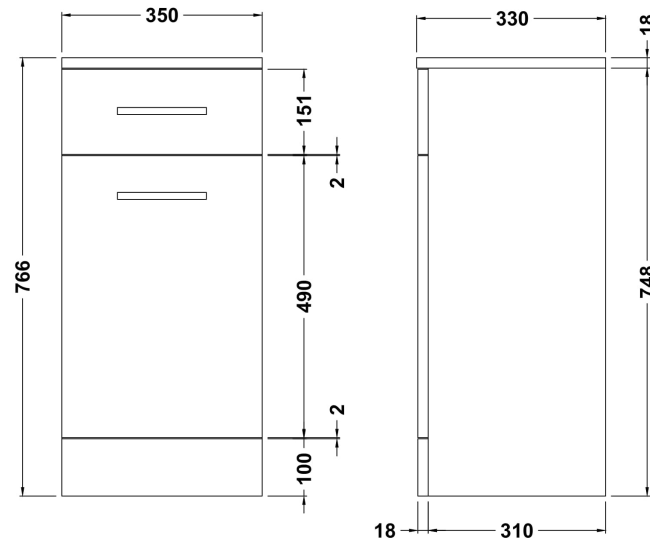

Sales Code: PRC154

Description: 350X330 Pr Laundry Unit

Product Dimensions

Height (mm):	765
Width (mm):	330
Depth (mm):	350
Nett Weight (kg):	17.3

Packaging Dimensions

Height (mm):	355
Width (mm):	375
Depth (mm):	810
Gross Weight (kg):	17.3

Packaging Data

Box Colour:	Brown Cardboard Box - Printed
Box Qty:	1
Label Size:	100 x 50
Label Colour:	Not Applicable
Label Qty:	0

Outer Box Dimensions (If Applicable)

Height (mm):	
Width (mm):	
Depth (mm):	
Gross Weight (kg):	
Barcode:	5055275830147

Product Details

Country of Origin:	China
Fitting Instruction:	No
CE Certification:	N/A
FSC Certified Materials:	Yes
Colour:	Gloss White
Construction Method:	Cam & Wood Dowel
Construction Type:	Rigid
Cabinet Finish:	MFC Painted Gloss
Fascia Finish:	Mdf Painted Gloss
Cabinet Thickness (mm):	16
Fascia Thickness (mm):	18
Drawer Included:	Yes
Drawer Type:	16mm MFC Non-Softclose
No of Shelves:	0
Hinge Type:	95 Degree Unsprung Clip-On S/C
Hinge Included:	Yes
Adjustable Legs:	No
Fixings Included:	No
Handle Style:	Modern
Waste Shroud:	No
Handle Included:	Yes
Handle Type:	D-Shape