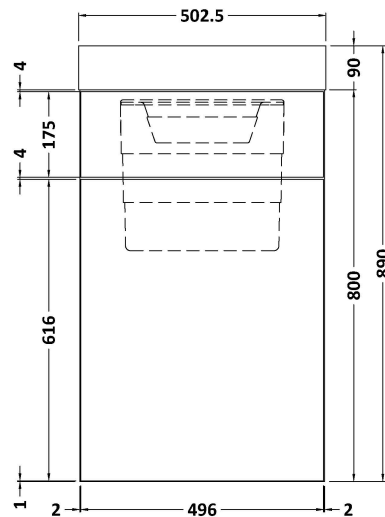

Sales Code: PRC745CB

Description: 500 Combi Wc/Basin Unit (Inc Cist&Basin)

Product Dimensions

Height (mm):	800
Width (mm):	500
Depth (mm):	355
Nett Weight (kg):	30.5

Packaging Dimensions

Height (mm):	785
Width (mm):	525
Depth (mm):	370
Gross Weight (kg):	30.5

Packaging Data

Box Colour:	Brown Cardboard Box
Box Qty:	1
Label Size:	100 x 50
Label Colour:	White Label
Label Qty:	2

Outer Box Dimensions (If Applicable)

Height (mm):	
Width (mm):	
Depth (mm):	
Gross Weight (kg):	
Barcode:	5056211847854

Product Details

Country of Origin:	China
Fitting Instruction:	No
CE Certification:	N/A
FSC Certified Materials:	Yes
Colour:	Gloss Grey Mist
Construction Method:	Cam & Wood Dowel
Construction Type:	Rigid
Cabinet Finish:	MFC Gloss
Fascia Finish:	MFC Gloss
Cabinet Thickness (mm):	16
Fascia Thickness (mm):	18
Drawer Included:	No
Drawer Type:	Not Applicable
No of Shelves:	Not Applicable
Hinge Type:	Not Applicable
Hinge Included:	No
Adjustable Legs:	No, Not Required
Fixings Included:	No
Handle Style:	Not Applicable
Waste Shroud:	Not Applicable
Handle Included:	Not Applicable
Handle Type:	Not Applicable