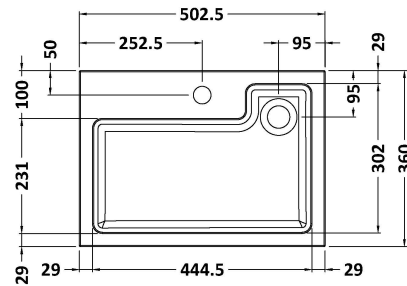

Sales Code: PRC745CB

Description: 500 Combi Wc/Basin Unit (Inc Cist&Basin)

Product Dimensions

Height (mm):	800
Width (mm):	500
Depth (mm):	355
Nett Weight (kg):	30.5

Packaging Dimensions

Height (mm):	785
Width (mm):	525
Depth (mm):	370
Gross Weight (kg):	30.5

Packaging Data

Box Colour:	Brown Cardboard Box
Box Qty:	1
Label Size:	100 x 50
Label Colour:	White Label
Label Qty:	2

Outer Box Dimensions (If Applicable)

Height (mm):	
Width (mm):	
Depth (mm):	
Gross Weight (kg):	
Barcode:	5056211847854

Product Details

Country of Origin:	China
Fitting Instruction:	No
CE Certification:	N/A
FSC Certified Materials:	Yes
Colour:	Gloss Grey Mist
Construction Method:	Cam & Wood Dowel
Construction Type:	Rigid
Cabinet Finish:	MFC Gloss
Fascia Finish:	MFC Gloss
Cabinet Thickness (mm):	16
Fascia Thickness (mm):	18
Drawer Included:	No
Drawer Type:	Not Applicable
No of Shelves:	Not Applicable
Hinge Type:	Not Applicable
Hinge Included:	No
Adjustable Legs:	No, Not Required
Fixings Included:	No
Handle Style:	Not Applicable
Waste Shroud:	Not Applicable
Handle Included:	Not Applicable
Handle Type:	Not Applicable