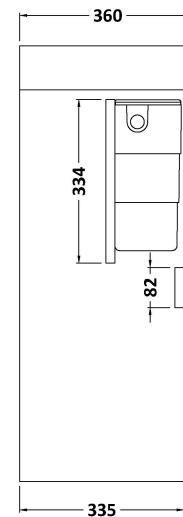

Sales Code: PRC745CB

Description: 500 Combi Wc/Basin Unit (Inc Cist&Basin)

Product Dimensions

Height (mm):	800
Width (mm):	500
Depth (mm):	355
Nett Weight (kg):	30.5

Packaging Dimensions

Height (mm):	785
Width (mm):	525
Depth (mm):	370
Gross Weight (kg):	30.5

Packaging Data

Box Colour:	Brown Cardboard Box
Box Qty:	1
Label Size:	100 x 50
Label Colour:	White Label
Label Qty:	2

Outer Box Dimensions (If Applicable)

Height (mm):	
Width (mm):	
Depth (mm):	
Gross Weight (kg):	
Barcode:	5056211847854