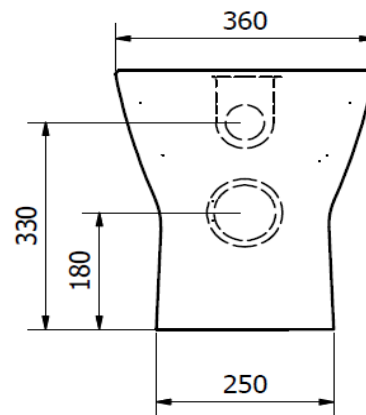

PROJECT SQUARE BTW PAN & SEAT

ILLUSTRATION: PROJECT SQUARE BTW PAN

CODE: BTW PAN - POT871PR

SOFT CLOSE SEAT - POT866PR

COLOUR: WHITE

WEIGHT:	WC PAN	SEAT
NET:	22 KG	1.4 KG
GROSS:	22.5 KG	1.6 KG
STANDARDS:	BS EN 997 WCs BS 3402	

NOTES:
VITREOUS CHINA
WATER SAVING 6/4 LITRE FLUSH
SOFT CLOSE SEAT WITH QUICK RELEASE TOP FIX HINGE

BOX SIZES :- WC PAN = 380 X 430 X 510 mm