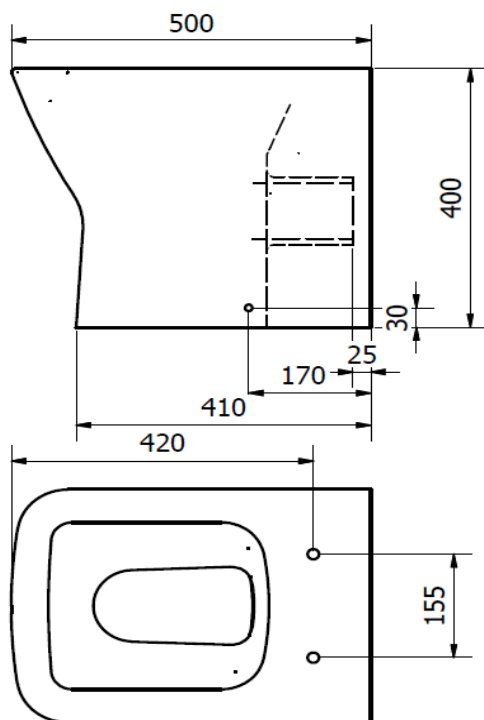

PROJECT SQUARE BTW PAN & SEAT

ILLUSTRATION: PROJECT SQUARE BTW PAN

CODE: BTW PAN - POT871PR

SOFT CLOSE SEAT - POT866PR

COLOUR: WHITE

WEIGHT:	WC PAN	SEAT
NET:	22 KG	1.4 KG
GROSS:	22.5 KG	1.6 KG
STANDARDS:	BS EN 997 WCs BS 3402	

NOTES:
VITREOUS CHINA
WATER SAVING 6/4 LITRE FLUSH
SOFT CLOSE SEAT WITH QUICK RELEASE TOP FIX HINGE

BOX SIZES :- WC PAN = 380 X 430 X 510 mm