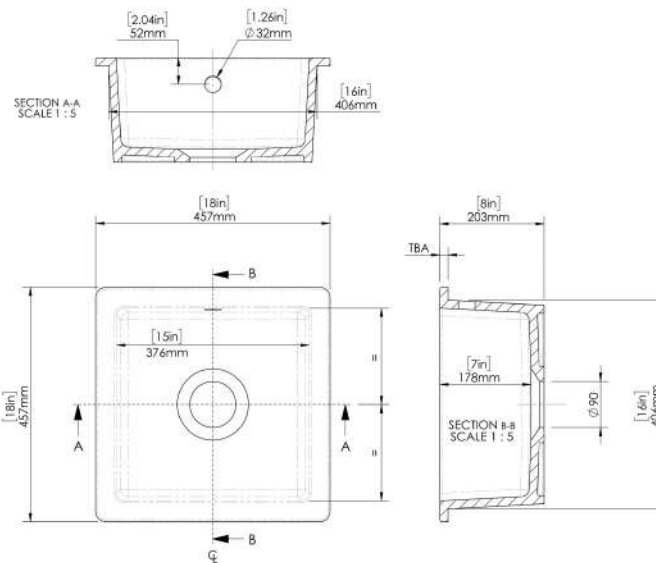

Sales Code: PS10218

Description: Undermount Sink C/W O/F 457X457x203

**Product Dimensions**

Height (mm):	203
Width (mm):	457
Depth (mm):	457
Nett Weight (kg):	17.5

**Packaging Dimensions**

Height (mm):	245
Width (mm):	490
Depth (mm):	485
Gross Weight (kg):	18

**Packaging Data**

Box Colour:	Brown Cardboard Box
Box Qty:	1
Label Size:	100 x 50
Label Colour:	White Label
Label Qty:	2

**Outer Box Dimensions (If Applicable)**

Height (mm):	
Width (mm):	
Depth (mm):	
Gross Weight (kg):	
Barcode:	5056678437629

**Product Details**

Country of Origin:	Utd.Arab.Emir.	
Fitting Instruction:	No	
Certification: CE & UKCA:	WRAS:	WRAS No:
Product Material:		
Fixing Supplied:		

**Pans/Bidets:** Trap Style: Includes Seat:

**Seats:** Seat Type: Material:  
Function: Hinge Type:  
Hinge Material:

**Cisterns:** Operating Type: Fittings:  
Lever Type:

**Basins:** Tap Hole: Chain Stay Hole:  
Template: Waste Type Req:  
Overflow Inc: Overflow Cover:  
Inner Bowl Depth (mm): 178