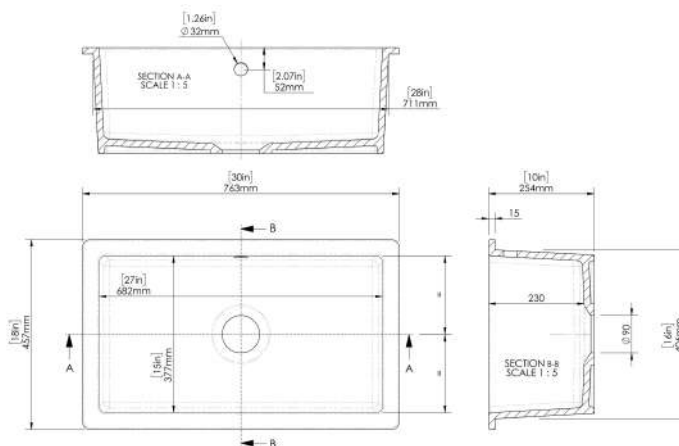

Sales Code: PS12630

Description: Undermount Sink C/W O/F 762X457x254

Product Dimensions

| | |
|-------------------|------|
| Height (mm): | 254 |
| Width (mm): | 763 |
| Depth (mm): | 457 |
| Nett Weight (kg): | 29.3 |

Packaging Dimensions

| | |
|--------------------|------|
| Height (mm): | 300 |
| Width (mm): | 790 |
| Depth (mm): | 485 |
| Gross Weight (kg): | 29.8 |

Packaging Data

| | |
|---------------|---------------------|
| Box Colour: | Brown Cardboard Box |
| Box Qty: | 1 |
| Label Size: | 100 x 50 |
| Label Colour: | White Label |
| Label Qty: | 2 |

Outer Box Dimensions (If Applicable)

| | |
|--------------------|---------------|
| Height (mm): | |
| Width (mm): | |
| Depth (mm): | |
| Gross Weight (kg): | |
| Barcode: | 5056678437667 |

Product Details

Pans/Bidets: Trap Style: Includes Seat:

Seats: Seat Type: Material:
 Function: Hinge Type:
 Hinge Material:

Cisterns: Operating Type: Fittings:
 Lever Type:

Basins: Tap Hole: Chain Stay Hole:
 Template: Waste Type Req:
 Overflow Inc: Overflow Cover:
 Inner Bowl Depth (mm): 230