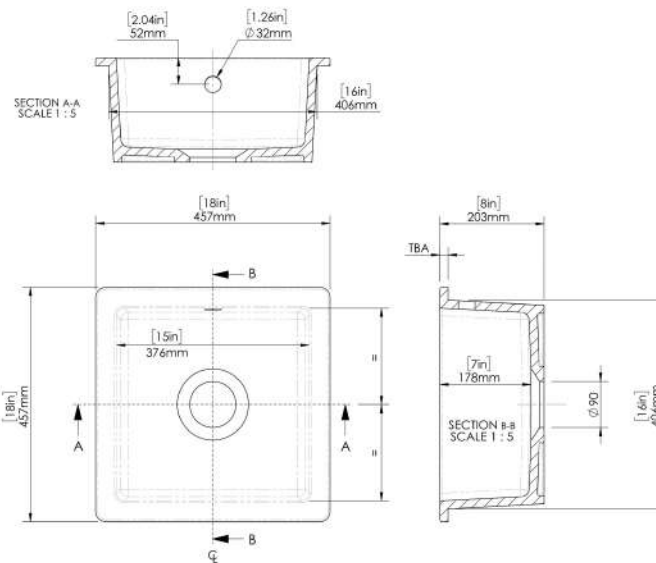

Sales Code: PS40218

Description: Undermount Sink C/W O/F 457X457x203

Product Dimensions

Height (mm):	203
Width (mm):	457
Depth (mm):	457
Nett Weight (kg):	17.5

Packaging Dimensions

Height (mm):	245
Width (mm):	490
Depth (mm):	485
Gross Weight (kg):	18

Packaging Data

Box Colour:	Brown Cardboard Box
Box Qty:	1
Label Size:	100 x 50
Label Colour:	White Label
Label Qty:	2

Outer Box Dimensions (If Applicable)

Height (mm):	
Width (mm):	
Depth (mm):	
Gross Weight (kg):	
Barcode:	5056678437636

Product Details

Country of Origin:	Utd.Arab.Emir.	
Fitting Instruction:	No	
Certification: CE & UKCA:	WRAS:	WRAS No:
Product Material:		
Fixing Supplied:		

Pans/Bidets: Trap Style: Includes Seat:

Seats: Seat Type: Material:
Function: Hinge Type:
Hinge Material:

Cisterns: Operating Type: Fittings:
Lever Type:

Basins: Tap Hole: Chain Stay Hole:
Template: Waste Type Req:
Overflow Inc: Overflow Cover:
Inner Bowl Depth (mm): 178