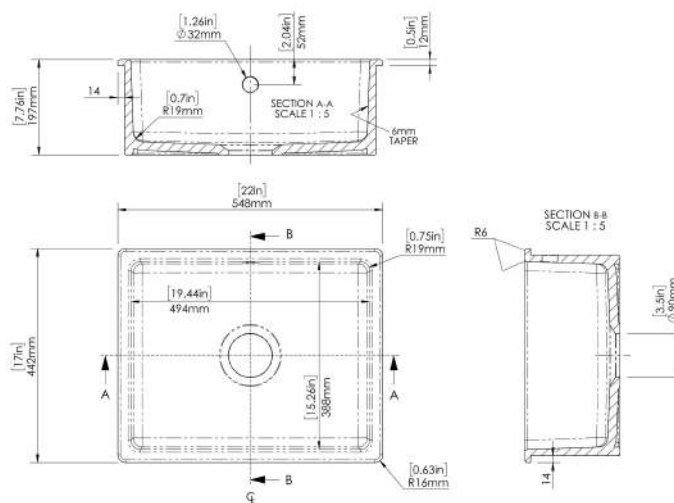

Sales Code: PS43022

Description: Undermount Sink C/W O/F 548X442x197

Product Dimensions

Height (mm):	197
Width (mm):	548
Depth (mm):	442
Nett Weight (kg):	18.5

Packaging Dimensions

Height (mm):	245
Width (mm):	575
Depth (mm):	475
Gross Weight (kg):	19

Packaging Data

Box Colour:	Brown Cardboard Box
Box Qty:	1
Label Size:	100 x 50
Label Colour:	White Label
Label Qty:	2

Outer Box Dimensions (If Applicable)

Height (mm):	
Width (mm):	
Depth (mm):	
Gross Weight (kg):	
Barcode:	5056678437643

Product Details

Country of Origin:	Utd.Arab.Emir.	
Fitting Instruction:	No	
Certification: CE & UKCA:	WRAS:	WRAS No:
Product Material:		
Fixing Supplied:		

Pans/Bidets: Trap Style: Includes Seat:

Seats: Seat Type: Material:
Function: Hinge Type:
Hinge Material:

Cisterns: Operating Type: Fittings:
Lever Type:

Basins: Tap Hole: Chain Stay Hole:
Template: Waste Type Req:
Overflow Inc: Overflow Cover:
Inner Bowl Depth (mm): 175