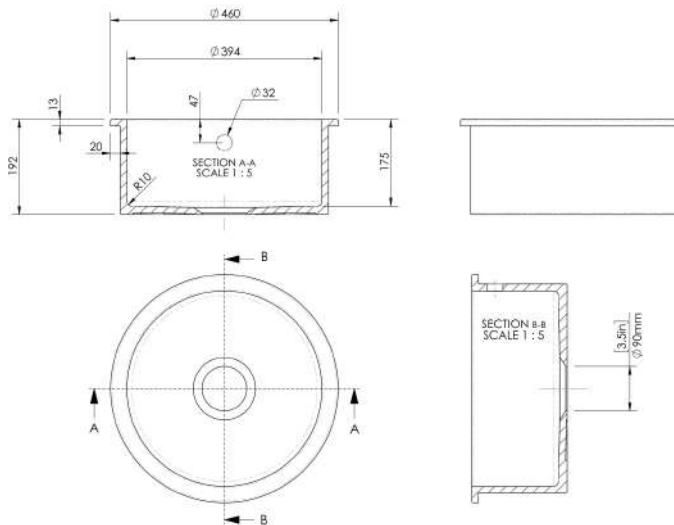

Sales Code: PS48018

Description: Undermount Round Sink O/F&C/W 460X191

Product Dimensions

Height (mm):	191
Width (mm):	460
Depth (mm):	460
Nett Weight (kg):	12

Packaging Dimensions

Height (mm):	230
Width (mm):	490
Depth (mm):	490
Gross Weight (kg):	12.5

Packaging Data

Box Colour:	Brown Cardboard Box
Box Qty:	1
Label Size:	100 x 50
Label Colour:	White Label
Label Qty:	2

Outer Box Dimensions (If Applicable)

Height (mm):	
Width (mm):	
Depth (mm):	
Gross Weight (kg):	
Barcode:	5056678435144

Product Details

Country of Origin:	Utd.Arab.Emir.	
Fitting Instruction:	No	
Certification: CE & UKCA:	WRAS:	WRAS No:
Product Material:		
Fixing Supplied:		

Pans/Bidets: Trap Style: Includes Seat:

Seats: Seat Type: Material:
Function: Hinge Type:
Hinge Material:

Cisterns: Operating Type: Fittings:
Lever Type:

Basins: Tap Hole: Chain Stay Hole:
Template: Waste Type Req:
Overflow Inc: Overflow Cover:
Inner Bowl Depth (mm): 175