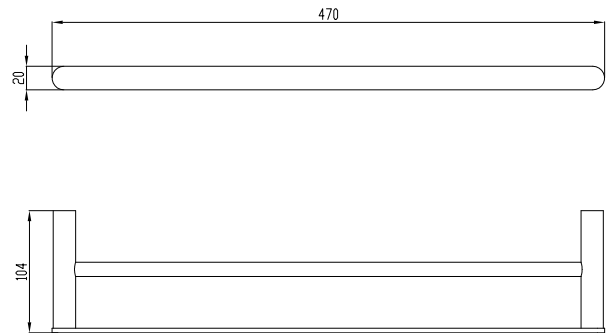

RAK - Petit Round

Double Towel Rail | 450

RAK
CERAMICS

Dimensions: 470w x 104d x 20h

Colour: Chrome (C), Nickel (N), Black (B) and Gold (G)

Code: RAKPER9912-45X

Warranty: 15 Years

Weight: 0.7 kg

Dimension: All Dimensions in mm tolerance $\pm 5\%$ for below 200mm and $\pm 3\%$ for above 200mm.

Note: Due to a continuing development programme to improve design and performance the manufacturer reserves all rights to vary specifications without prior information.